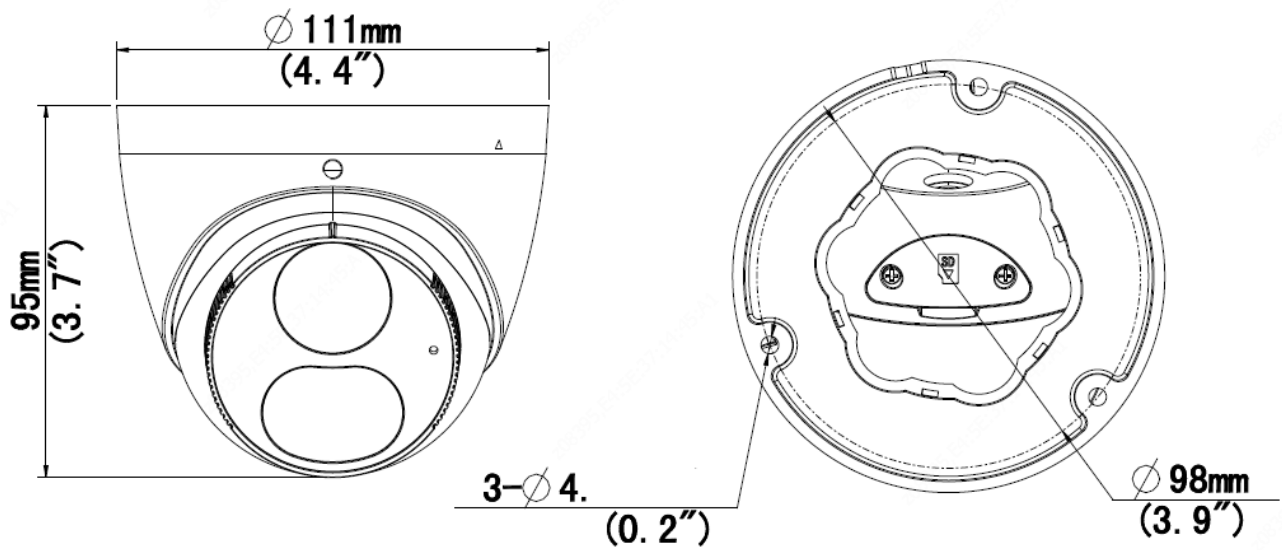

## Specifications

IPC-T1E4-AF28K					
<b>Camera</b>					
Sensor	1/2.7", 4.0 megapixel, progressive scan, CMOS				
Minimum Illumination	Colour: 0.003Lux (F1.6, AGC ON) 0Lux with IR on				
Day/Night	IR-cut filter with auto switch (ICR)				
Shutter	Auto/Manual, 1 ~ 1/100000s				
Adjustment angle	Pan: 0° to 360°, Tilt: 0° to 80°, Rotate: 0° to 360°				
S/N	>56dB				
WDR	120dB				
<b>Lens</b>					
Lens Type	2.8mm @1.6, Fixed-focal				
Lens Mount	M12				
Angle of View (H)	112.9°				
Angle of View (V)	59.1°				
Angle of View (O)	121.2°				
<b>DORI</b>					
DORI Distance	Lens (mm)	Detect (m)	Observe (m)	Recognize (m)	Identify (m)
	2.8	63.0	25.2	12.6	6.3
<b>Illuminator</b>					
IR Range	Up to 30m (98 ft) IR range				
Wavelength	850nm				
IR On/Off Control	Auto/Manual				
<b>Video</b>					
Video Compression	Ultra 265, H.265, H.264, MJPEG				
H.264 code profile	Baseline profile, Main profile, High profile				
Frame Rate	Main Stream: 4MP (2688*1520), Max 25fps; 4MP (2560*1440), Max 25fps; 3MP (2304*1296), Max 30fps; 1080P (1920*1080), Max 30fps; 720P (1280*720), Max 30fps; Sub Stream: 720P (1280*720), Max 30fps; D1 (720*576), Max 30fps; 640*360, Max 30fps; 2CIF (704*288), Max 30fps; CIF (352*288), Max 30fps;				
Video Bit Rate	128 Kbps~16 Mbps				
U-code	Supported				
9:16 Corridor Mode	Supported				
OSD	Up to 4 OSDs				
Privacy Mask	Up to 4 areas				
ROI	Up to 8 areas				
Motion Detection	Up to 4 areas				
<b>Image</b>					
White Balance	Auto/Outdoor/Fine Tune/Sodium Lamp/Locked/Auto2				
Image Setting	Image rotation, brightness, saturation, contrast, sharpness, gain adjustable by web browser				
Digital Noise Reduction	2D/3D DNR				
Smart IR	Support				

## Dimensions