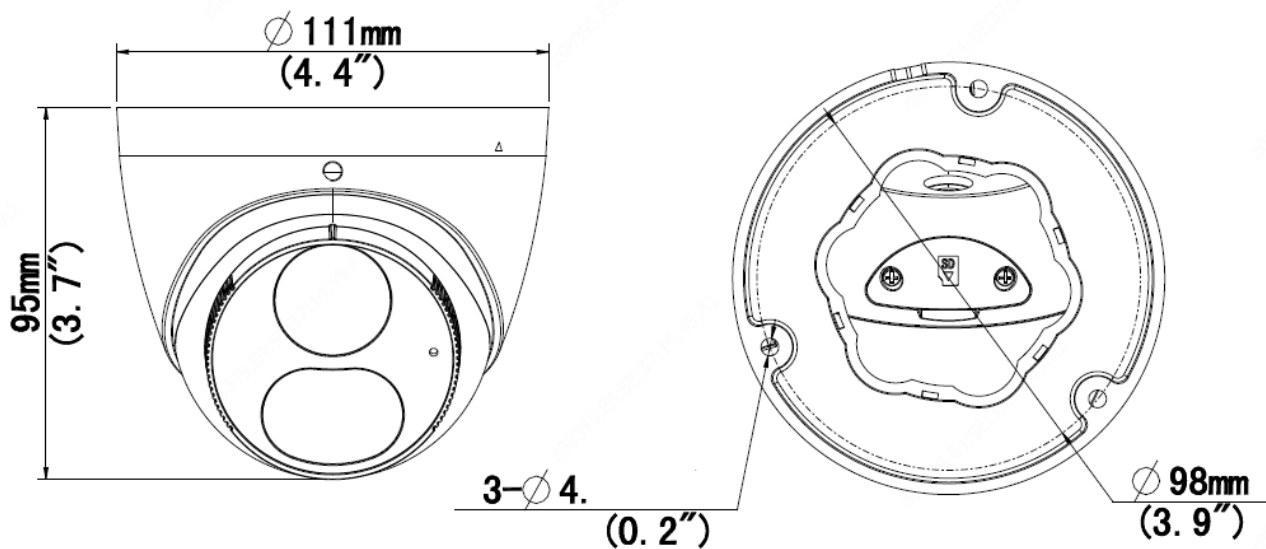

## Specifications

IPC-T1E8-AF28K					
<b>Camera</b>					
Sensor	1/2.7", 8.0 megapixel, progressive scan, CMOS				
Minimum Illumination	Colour: 0.005Lux (F1.6, AGC ON) 0Lux with IR on				
Day/Night	IR-cut filter with auto switch (ICR)				
Shutter	Auto/Manual, 1 ~ 1/100000s				
Adjustment angle	Pan: 0° to 360°, Tilt: 0° to 80°, Rotate: 0° to 360°				
S/N	>56dB				
WDR	120dB				
<b>Lens</b>					
Lens Type	2.8mm @1.6, Fixed-focal				
Lens Mount	M12				
Angle of View (H)	112.9°				
Angle of View (V)	59.1°				
Angle of View (O)	121.2°				
<b>DORI</b>					
DORI Distance	Lens (mm)	Detect (m)	Observe (m)	Recognize (m)	Identify (m)
	2.8	84.0	33.6	16.8	8.4
<b>Illuminator</b>					
IR Range	Up to 30m (98 ft) IR range				
Wavelength	850nm				
IR On/Off Control	Auto/Manual				
<b>Video</b>					
Video Compression	Ultra 265, H.265, H.264, MJPEG				
H.264 code profile	Baseline profile, Main profile, High profile				
Frame Rate	Main Stream: 8MP (3840*2160), Max 20fps; 5MP (3072*1728), Max 30fps; 4MP (2560*1440), Max 30fps; 1080P (1920*1080), Max 30fps; Sub Stream: 1080P (1920*1080), Max 30fps; 720P (1280*720), Max 30fps; D1 (720*576), Max 30fps; 640*360, Max 30fps; 2CIF (704*288), Max 30fps; CIF (352*288), Max 30fps;				
Video Bit Rate	128 Kbps~16 Mbps				
U-code	Supported				
9:16 Corridor Mode	Supported				
OSD	Up to 4 OSDs				
Privacy Mask	Up to 4 areas				
ROI	Up to 8 areas				
Motion Detection	Up to 4 areas				
<b>Image</b>					
White Balance	Auto/Outdoor/Fine Tune/Sodium Lamp/Locked/Auto2				
Image Setting	Image rotation, brightness, saturation, contrast, sharpness, gain adjustable by web browser				
Digital Noise Reduction	2D/3D DNR				
Smart IR	Support				

## Dimensions