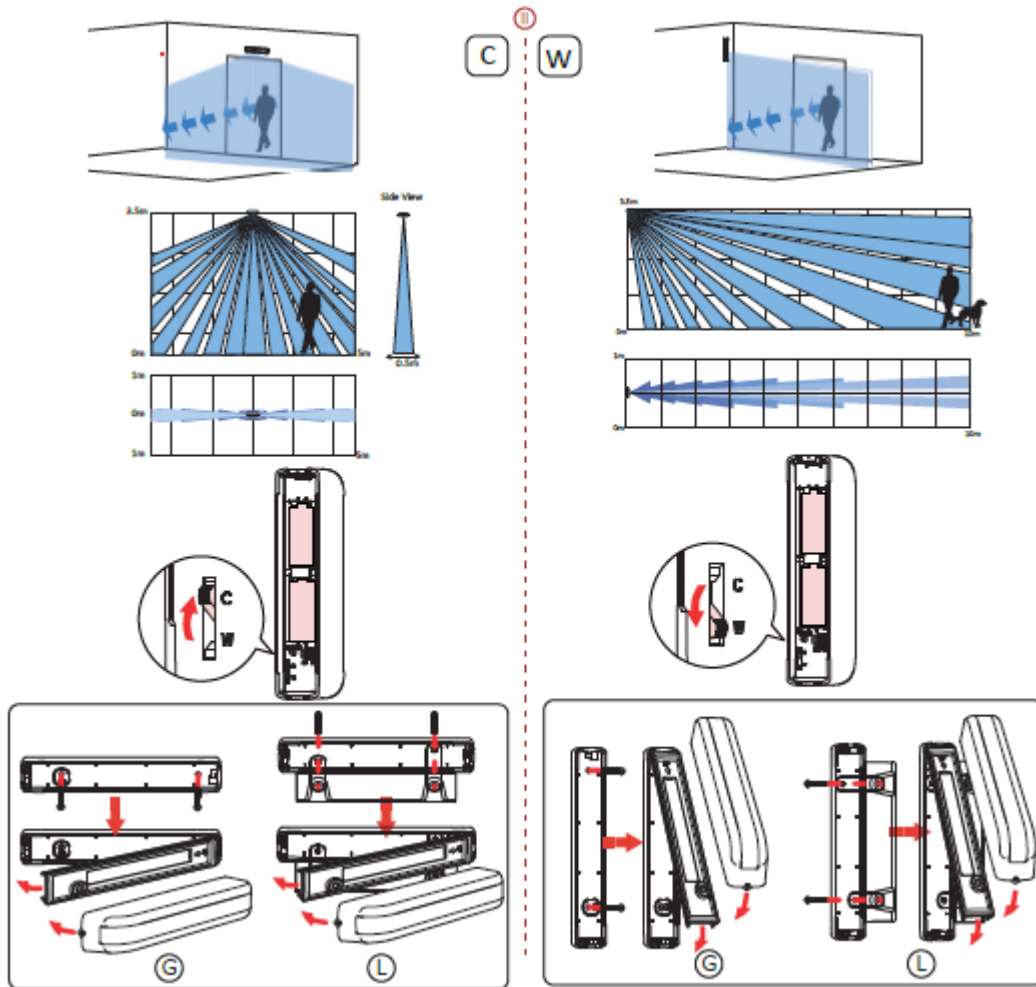

Installation