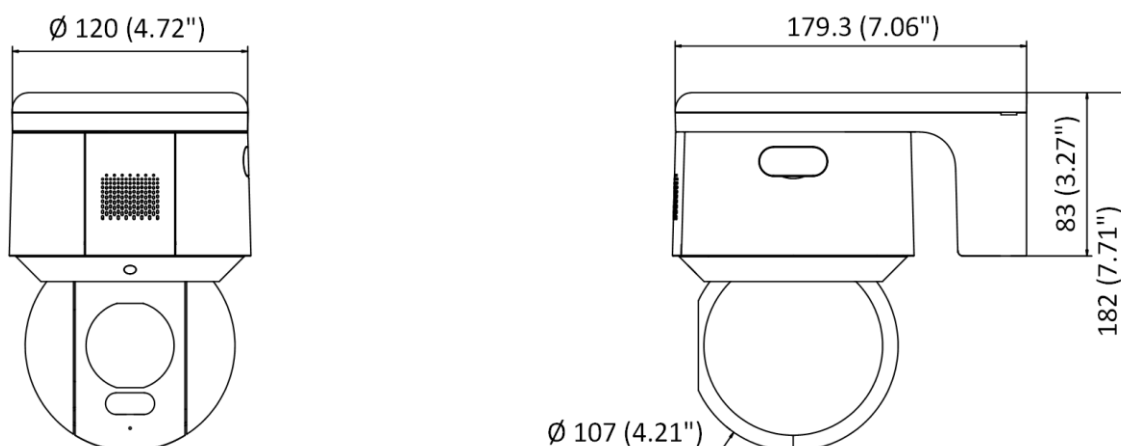

DORI	Detect	Observe	Recognize	Identify
Definition	25 px/m	63 px/m	125 px/m	250 px/m
Distance (Tele)	77.0 m (252.6 ft)	30.5 m (100.1 ft)	15.4 m (50.5 ft)	7.7 m (25.3 ft)

▪ Specification

Camera	
Image Sensor	1/1.8" progressive scan CMOS
Min. Illumination	Color: 0.0005 Lux @ (F1.0, AGC ON); 0 Lux with white light
Shutter Speed	1/1 to 1/30,000 s
Day & Night	24/7 colorful imaging
Zoom	16x digital
Max. Resolution	2560 × 1440
Lens	
Focal Length	4 mm
FOV	Horizontal field of view: 89° Vertical field of view: 45° Diagonal field of view: 107.0°
Aperture	F1.0
Illuminator	
Supplement Light Type	White Light
Supplement Light Range	White Light Distance: up to 30 m
PTZ	
Movement Range (Pan)	350°
Movement Range (Tilt)	0° to 90°
Pan Speed	Pan speed: configurable from 0.1° to 60°/s; preset speed: 60°/s
Tilt Speed	Tilt speed: configurable from 0.1° to 50°/s, preset speed 50°/s
Proportional Pan	Yes
Presets	300
Power-off Memory	Yes
Park Action	Preset, patrol scan
3D Positioning	Yes
PTZ Status Display	Yes
Preset Freezing	Yes
Scheduled Task	Preset, patrol scan, dome reboot, dome adjust, aux output
Video	
Main Stream	50 Hz: 25 fps (2560 × 1440, 1920 × 1080, 1280 × 960, 1280 × 720); 60 Hz: 30 fps (2560 × 1440, 1920 × 1080, 1280 × 960, 1280 × 720)
Sub-Stream	50 Hz: 25 fps (704 × 576, 640 × 480, 352 × 288); 60 Hz: 30 fps (704 × 480, 640 × 480, 352 × 240)
Third Stream	50Hz: 25 fps (1920 × 1080, 1280 × 960, 1280 × 720, 704 × 576, 640 × 480, 352 × 288); 60Hz: 30 fps (1920 × 1080, 1280 × 960, 1280 × 720, 704 × 480, 640 × 480, 352 × 240)

▪ Dimension

Unit: mm (inch)

▪ Available Model

DS-2DE3A400BW-DE(F1)(S5)(B)

Accessory

Included

Power adapter

Distributed by