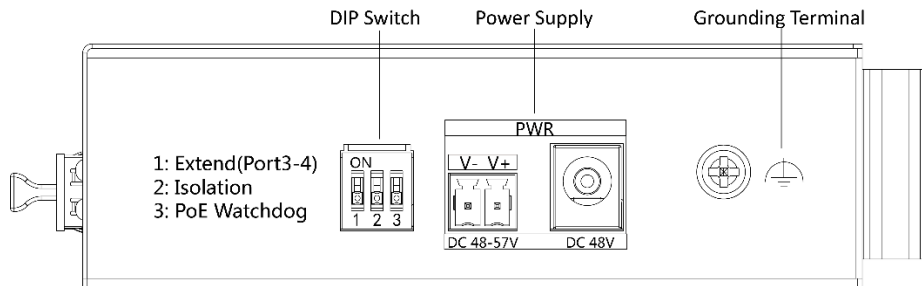

Key Feature

- 3 × 100M PoE ports, 1 × Hi-PoE port, 1 × gigabit RJ45 port and 1 × gigabit SFP Fiber Optical Port.
- IEEE 802.3at/af/bt standard for Hi-PoE port (Max. 60 W PoE output).
- IEEE 802.3at/af standard for PoE ports (Max. 30 W PoE output).
- IEEE 802.3, IEEE 802.3u, IEEE 802.3x, IEEE 802.3z and IEEE 802.3ab standard.
- 6 KV surge protection for PoE ports.
- Up to 300 m long-range transmission.
- PoE watchdog to auto detect and restart the cameras that do not respond.
- Port isolation to improve network security.
- Wire-speed forwarding.
- Wider temperature (-30 to 65 °C) design.
- Store-and-forward switching.
- Solid high-strength metal shell.
- Reliable fan-free design.

Physical Interface

Front panel:

Back panel:

Available Model

DS-3T0306HP-E

Dimension (unit: mm)

Typical Application

4-Port 10/100M PoE