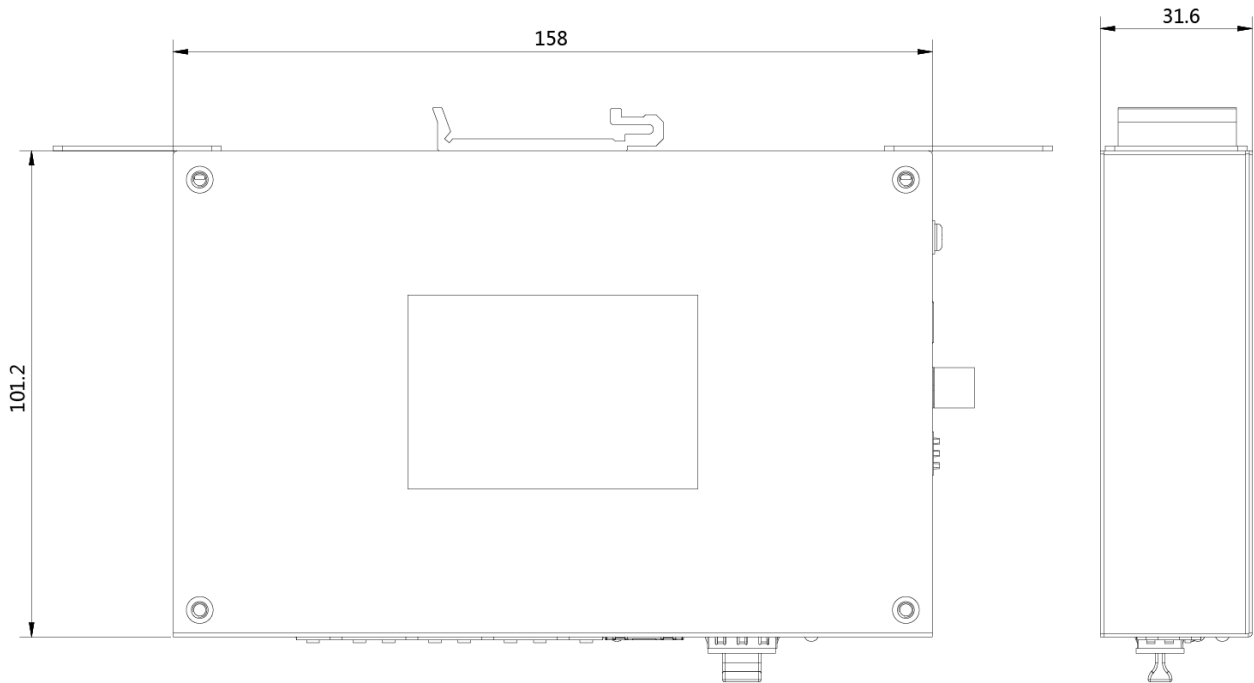

Physical Interface

Front panel:

Back panel:

Available Model

DS-3T0306HP-E

Dimension (unit: mm)

Typical Application

4-Port 10/100M PoE