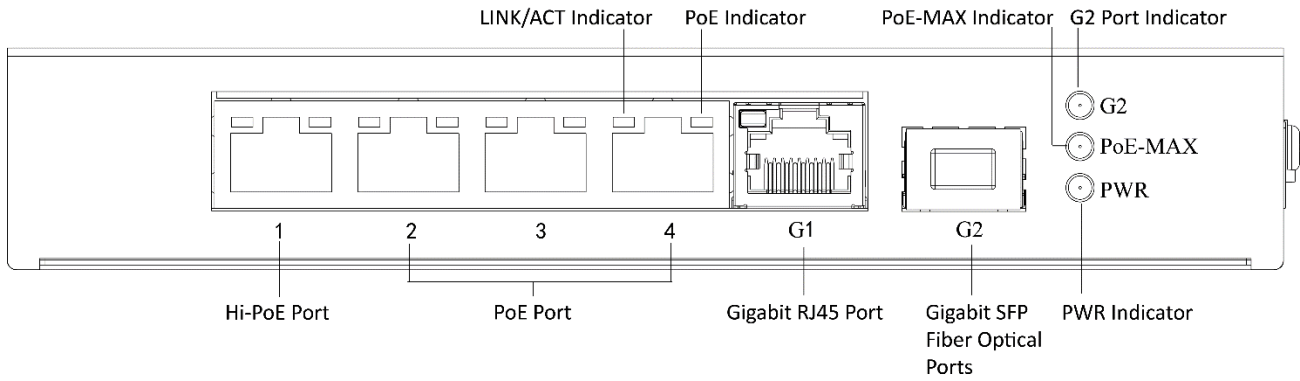

DS-3T0306HP-E/HS

4-Port 100M Unmanaged Hi-PoE Switch

DS-3T0306HP-E/HS switches are layer 2 Hi-PoE switches, providing advanced PoE power supply technology and wider temperature (-30 to 65 °C) design on the basis of high-performance access to ensure stable data upload. The switches support Hi-PoE, long range, port isolation, and PoE watchdog function.

Key Feature

- 3 × 100M PoE ports, 1 × Hi-PoE port, 1 × gigabit RJ45 port and 1 × gigabit SFP Fiber Optical Port.
- IEEE 802.3at/af/bt standard for Hi-PoE port (Max. 60 W PoE output).
- IEEE 802.3at/af standard for PoE ports (Max. 30 W PoE output).
- IEEE 802.3, IEEE 802.3u, IEEE 802.3x, IEEE 802.3z and IEEE 802.3ab standard.
- 6 KV surge protection for PoE ports.
- Up to 300 m long-range transmission.
- PoE watchdog to auto detect and restart the cameras that do not respond.
- Port isolation to improve network security.
- Wire-speed forwarding.
- Wider temperature (-30 to 65 °C) design.
- Store-and-forward switching.
- Solid high-strength metal shell.
- Reliable fan-free design.

Physical Interface

Front panel:

Back panel:

Available Model

DS-3T0306HP-E

Dimension (unit: mm)

Typical Application

4-Port 10/100M PoE