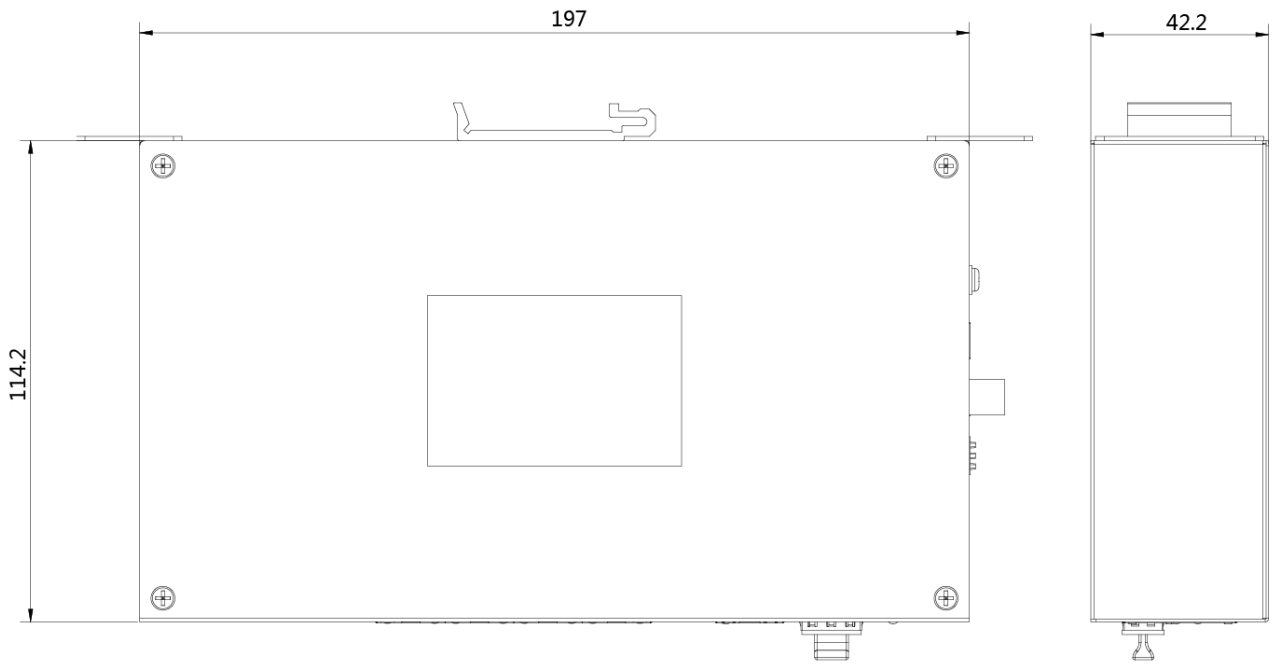

Physical Interface

Front panel:

Back panel:

Available Model

DS-3T0310HP-E/HS

Dimension (unit: mm)

Typical Application

8-Port 10/100M PoE