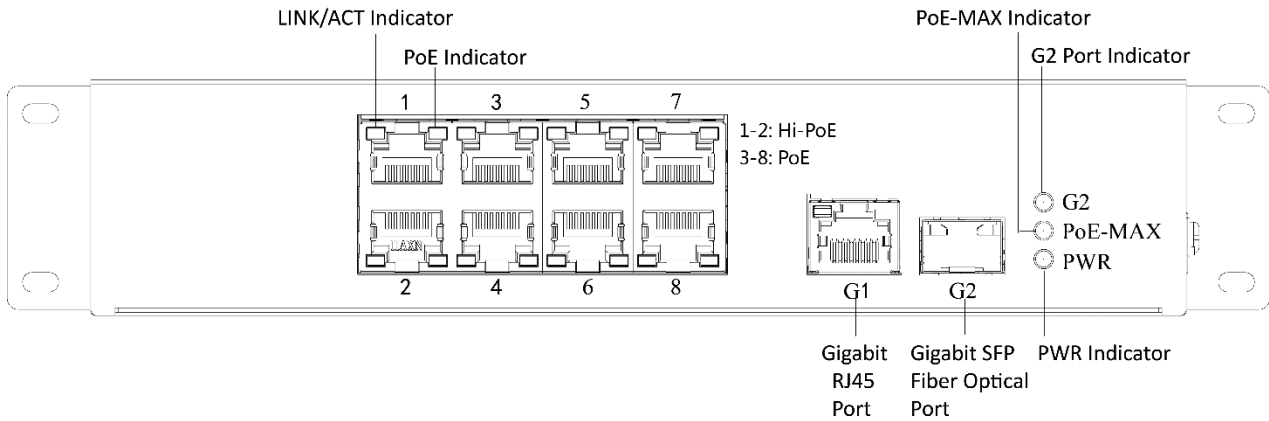

Physical Interface

Front panel:

Back panel: