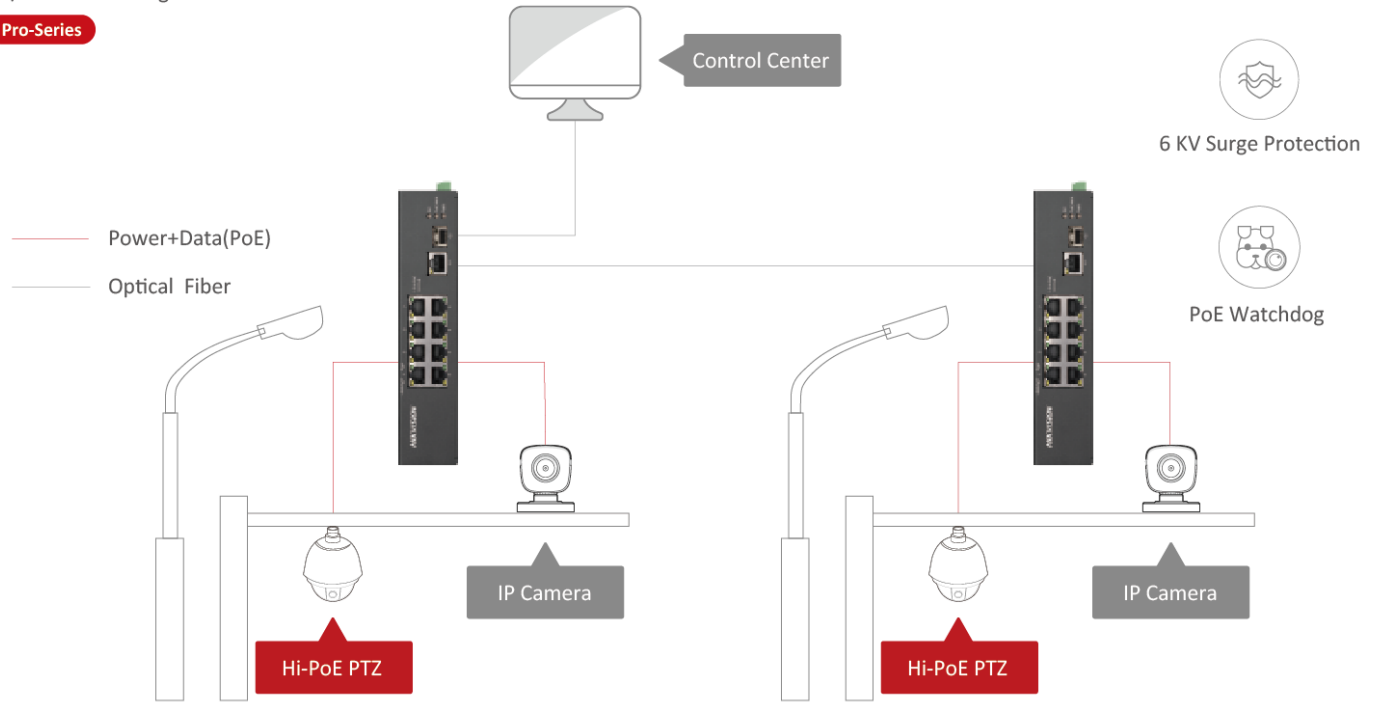

Typical Application

8-Port 10/100M PoE

10/100M Unmanaged PoE

Pro-Series