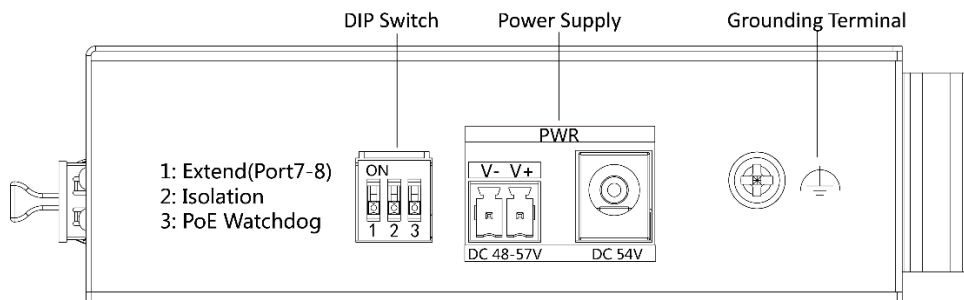

Available Model

DS-3T0310HP-E/HS