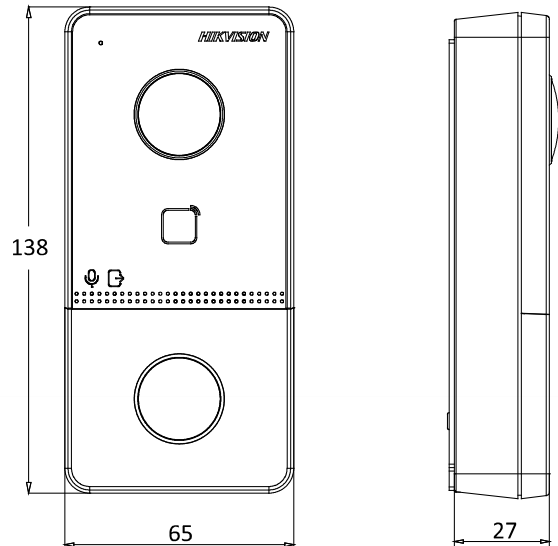

Available Model

DS-KIS603-P

Physical Interfaces

Villa Door Station

No.	Description	No.	Description
1	Microphone	7	Terminals
2	Camera	8	Debugging Port
3	Indicator	9	TAMPER
4	Button	10	Set Screw
5	Card Reading Area	11	TF Card Slot
6	Loudspeaker	12	Network Interface

No.	Description	No.	Description
1	Screen	5	Loudspeaker
2	Microphone	6	TF Card Slot
3	Debugging Port	7	Alarm Terminal
4	Network Interface	8	Power Supply

Note: The debugging port is used for debugging only.

Dimension

Villa Door Station

Network Indoor Station

Network Indoor Station