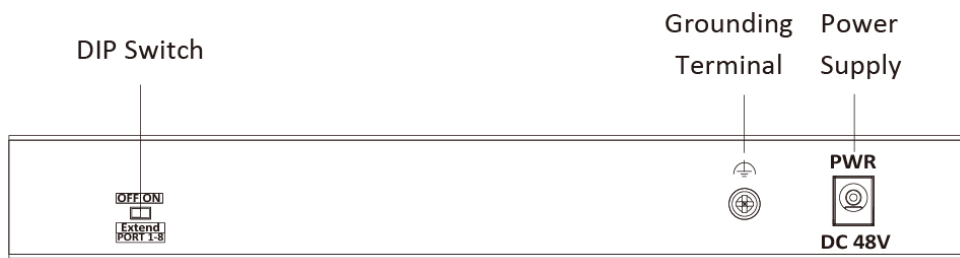

Back panel: