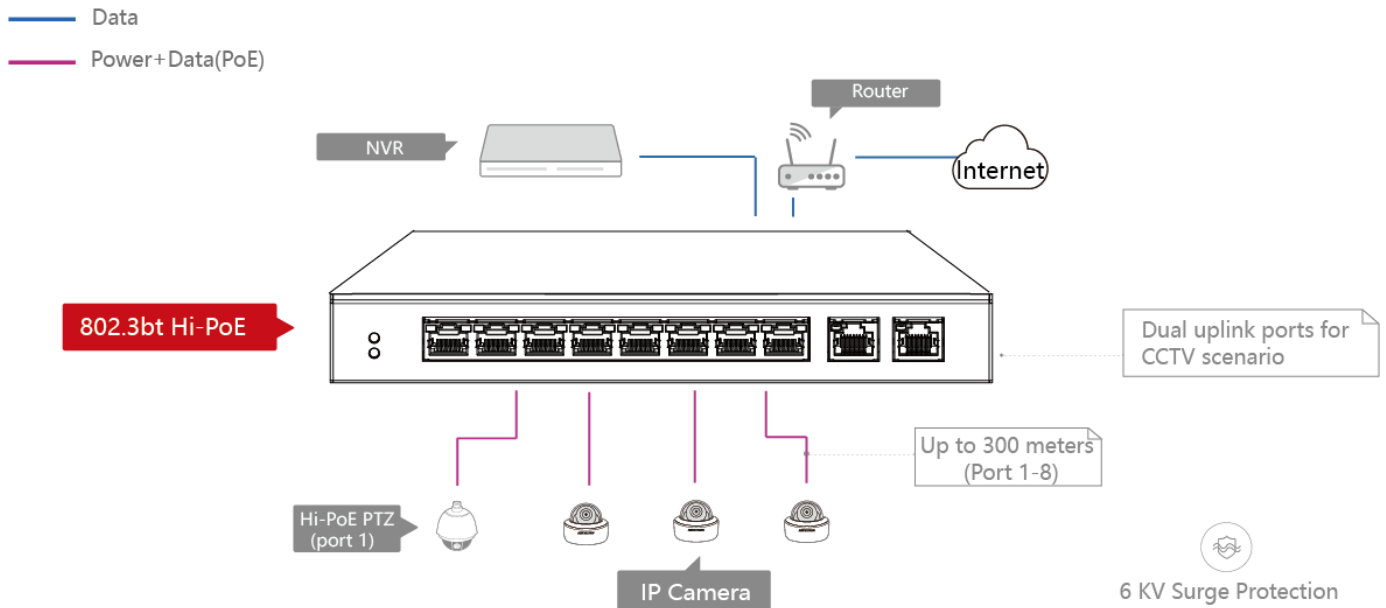

www.hikvision.com

Specification

Model		DS-3E0310HP-E
Network parameters	Port number	1 × 10/100 Mbps Hi-PoE port, 7 × 10/100 Mbps PoE ports, and 2 × 10/100/1000 Mbps RJ45 ports
	Port type	RJ45 port, full duplex, MDI/MDI-X adaptive
	Standard	IEEE 802.3, IEEE 802.3u, IEEE 802.3x, IEEE 802.3ab, and IEEE 802.3z
	Forwarding mode	Store-and-forward switching
	Working mode	Standard mode (default); Extend mode
	Ports for long-distance transmission	Ports 1 to 8
	MAC address table	16 K
	Switching capacity	5.6 Gbps
	Packet forwarding rate	4.166 Mpps
	Internal cache	4 Mbits
PoE power supply	PoE standard	Port 1: IEEE 802.3af, IEEE 802.3at, IEEE 802.3bt Ports 2 to 8: IEEE 802.3af, IEEE 802.3at
	PoE power pin	Support 8-core power supply, Ethernet cable 1/2/3/6 and 4/5/7/8 provide power supply simultaneously.
	PoE port	Ports 1 to 8
	Max. port power	Port 1: 90 W Ports 2 to 8: 30 W
	PoE power budget	110 W
	Max. power consumption	120 W
General	Shell	Metal material, fan-free design
	Gross weight	1.22 kg (2.69 lb)
	Net weight	0.55 kg (1.21 lb)
	Dimension (L × H × D)	217.6 mm × 27.8 mm × 103.35 mm (8.6" × 1.1" × 4.1")
	Operating temperature	-10 °C to 55 °C (14 °F to 131 °F)
	Storage temperature	-40 °C to 85 °C (-40 °F to 185 °F)
	Operating humidity	5% to 95% (no condensation)
	Storage humidity	5% to 95% (no condensation)
	Power supply	48 VDC, 2.5 A
	Power consumption in idle	10 W
Approval	EMC	FCC (47 CFR Part 15, Subpart B); CE-EMC (EN 55032: 2015, EN 61000-3-2: 2014, EN 61000-3-3: 2013, EN 55024: 2010 +A1: 2015); RCM (AS/NZS CISPR 32: 2015); IC (ICES-003: Issue 6, 2016)
	Safety	UL (UL 60950-1); CB (IEC 60950-1:2005 + Am 1:2009 + Am 2:2013); CE-LVD (EN 60950-1:2005 + Am 1:2009 + Am 2:2013)
	Chemistry	CE-RoHS (2011/65/EU); WEEE (2012/19/EU); Reach (Regulation (EC) No 1907/2006)

Physical Interface

Front panel:

Back panel:

Available Model

DS-3E0310HP-E

Dimension (unit: mm)

Typical Application

Distributed by