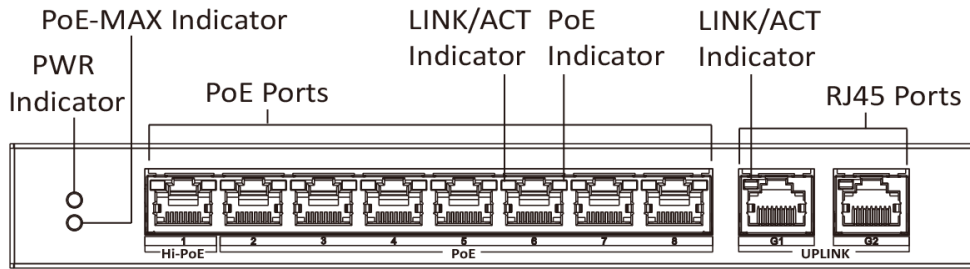

Physical Interface

Front panel: