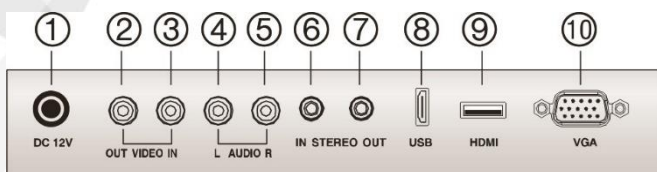

### Key Features

- LED backlit technology with full HD 1920×1080
- Wide view angle: 170° (H)/160° (V)
- Image processing: 3D comb filter, 3D De-interlace, 3D noise reduction
- Multiply inputs: HDMI, VGA, BNC, audio in
- Multiply outputs: BNC, audio output
- Build-in speaker
- External video play via USB port
- High reliability and stability, 24/7 operation
- VESA stand bracket
- Green energy: Enter standby mode while no signal input

### Interfaces

NO.	Description
1	DC 12V Input
2	VIDEO OUT: BNC output
3	VIDEO IN: BNC Input
4	AUDIO L: AUDIO signal input left
5	AUDIO R: AUDIO signal out Right
6	Stereo in: AUDIO signal input
7	Stereo Out: AUDIO signal output
8	USB
9	HDMI: HDMI signal input
10	VGA: VGA Analog Signal Input