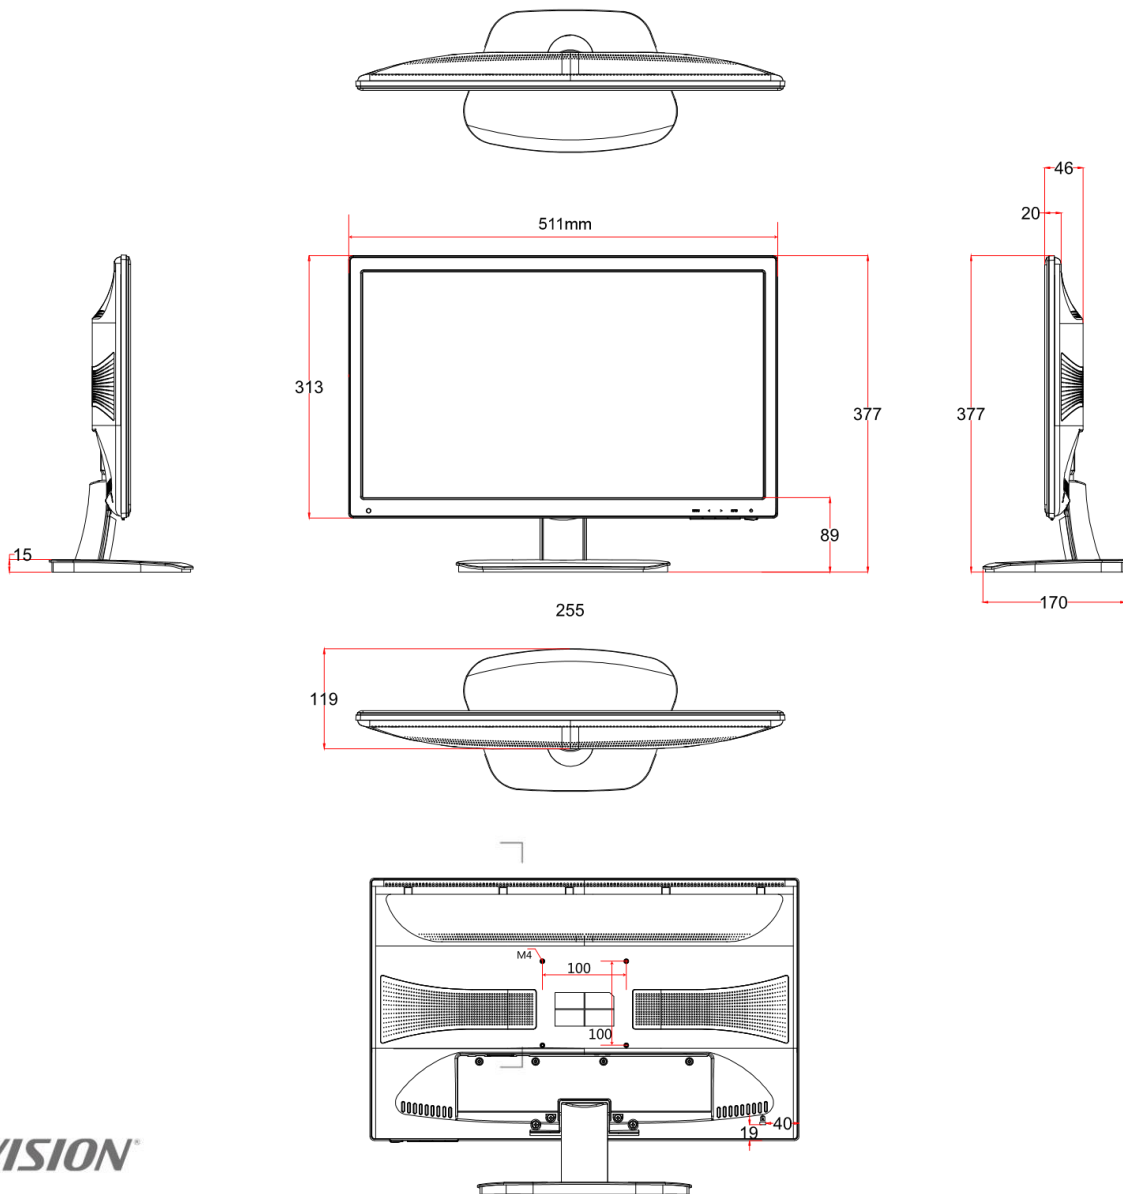

Dimensions (unit: mm)

Distributed by

HIKVISION

Headquarters

No.555 Qianmo Road, Binjiang District,
Hangzhou 310051, China
T +86-571-8807-5998
overseasbusiness@hikvision.com

Hikvision USA
T +1-909-895-0400
sales.usa@hikvision.com

Hikvision Italy
T +39-0438-6902
info.it@hikvision.com

Hikvision Singapore
T +65-6684-4718
sg@hikvision.com

Hikvision Africa
T +27 (10) 0351172
sale.africa@hikvision.com

Hikvision Europe
T +31-23-55-42-770
info.eu@hikvision.com

Hikvision France
T +33(0)1-85-330-450
info.fr@hikvision.com

Hikvision Oceania
T +61-2-8599-4233
salesau@hikvision.com

Hikvision Hong Kong
T +852-2151-1761

Hikvision Middle East
T +971-4-8816086
salesme@hikvision.com

Hikvision Spain
T +34-91-737-16-55
info.es@hikvision.com

Hikvision Canada
T +1-909-895-0400
sales.usa@hikvision.com

Hikvision Russia
T +7-495-669-67-99
saleru@hikvision.com

Hikvision Poland
T +48-22-460-01-50
poland@hikvision.com

Hikvision Korea
T +82-31-731-8841
sales.korea@hikvision.com

Hikvision India
T +91-22-28469900
sales@pramahikvision.com

Hikvision UK
T +01628-902140
support.uk@hikvision.com

Hikvision Brazil
T +55 11 3318-0050
Latam.support@hikvision.com