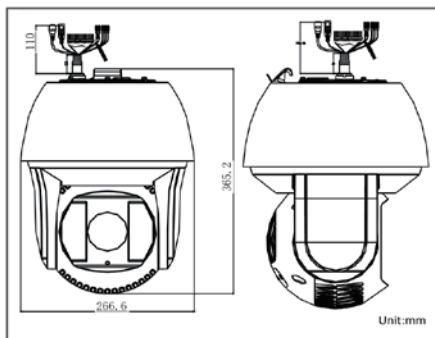

Dimensions

Accessories

Order Models

DS-2DF8223I-AEL

DS-2DF8223I-AEL	
Camera Module	
Image Sensor	1/1.9" progressive scan CMOS
Minimum Illumination	Color: 0.005 @ f/1.5; B/W: 0.0005 @ f/1.5, 0 with IR
Max. Image Resolution	1920 × 1080
Focal Length	5.9 mm to 135.7 mm, 23x
Digital Zoom	16x
Zoom Speed	Approximately 4.4 s (optical wide to tele)
Angle of View	59.8° to 3.0° (wide to tele)
Min. Working Distance	10 mm to 1500 mm (wide to tele)
Aperture Range	f/1.5 to f/3.4
Focus Mode	Auto/semiautomatic/manual
WDR	120 dB
S/N Ratio	≥ 55 dB
Shutter Speed	1 s to 1/30,000 s
AGC	Auto/manual
White Balance	Auto/manual/ATW/indoor/outdoor/daylight lamp/sodium lamp
Day/Night	IR cut filter
Privacy Mask	24 privacy masks programmable; optional multiple colors and mosaics
Enhancement	3D DNR, EIS, defog, HLC/BLC, SVC
Pan and Tilt	
Range	Pan:360° endless; tilt: -20° to 90° (auto flip)
Speed	Pan manual speed: 0.1° to 160°/s, pan preset speed: 240°/s Tilt manual speed: 0.1° to 120°/s, tilt preset speed: 200°/s
Number of Presets	300
Patrols	8 patrols, up to 32 presets per patrol
Patterns	4 patterns, with the recording time not less than 10 minutes per pattern
Park Actions	Preset/patrol/pattern/auto scan/tilt scan/random scan/frame scan/panorama scan
Scheduled Tasks	Preset/patrol /pattern/auto scan/tilt scan/random scan/frame scan/panorama scan/dome reboot/dome adjust/aux output
Smart Features	
Smart Tracking	Manual/panorama/intrusion trigger/line crossing trigger/region entrance trigger/region exiting trigger
Smart Detection	Intrusion detection, line crossing detection, audio exception detection
ROI Encoding	Supports 24 areas with adjustable levels
Infrared	
IR Distance	Up to 200 meters
IR Intensity	Automatically adjusted, depending on the zoom ratio
Alarm	
Alarm I/O	7/2
Alarm Trigger	Intrusion detection, line crossing detection, region entrance, region exiting, audio exception detection, motion detection, audio exception detection, dynamic analysis, tampering alarm, network disconnect, IP address conflict, storage exception
Alarm Action	Preset, patrol, pattern, microSD/SDHC card recording, relay output, notification on client
Input/Output	
Monitor Output	1.0 V(p-p)/75 Ω, NTSC (or PAL) composite, BNC
Audio Input	1 mic in/line in interface, line input: 2 to 2.4 V(p-p); output impedance: 1K Ω, ±10%
Audio Output	1 audio output interface, line level, impedance: 600 Ω
Network	
Ethernet	10Base-T/100Base-TX, RJ-45 connector
Main Stream	30 fps (1920 × 1080, 1280 × 960, 1280 × 720)
Sub Stream	30 fps (704 × 480, 352 × 240, 176 × 120)
Third Stream	30 fps (1920 × 1080, 1280 × 960, 1280 × 720, 704 × 480, 352 × 240, 176 × 120)
Image Compression	H.264/MJPEG/MPEG4, H.264 encoding with Baseline/Main/High profile
Audio Compression	G.711ulaw/G.711alaw/G.726/MP2L2/G.722
Protocols	IPv4/IPv6, HTTP, HTTPS, 802.1X, QoS, FTP, SMTP, UPnP, SNMP, DNS, DDNS, NTP, RTSP, RTP, TCP, UDP, IGMP, ICMP, DHCP, PPPoE
Simultaneous Live Views	Up to 20 users
MicroSD Memory Card	Supports up to 128 GB microSD/SDHC/SDXC card. Supports Edge recording.
User/Host Level	Up to 32 users, 3 levels: Administrator, Operator, and User
Security Measures	User authentication (ID and PW); Host authentication (MAC address); IP address filtering
System Integration	
Application Programming	Open-ended API, supports ONVIF, PSIA, CGI, and ISAPI
Web Browser	IE 7+, Chrome 18+, Firefox 5.0+, Safari 5.02+, supports multi-language
RS-485 Protocols	HIKVISION, Pelco-P, Pelco-D, self-adaptive
Power	Hi-PoE and 24 VAC, maximum 60 W
Working Temperature	-40° C to 65° C (-40° F to 149° F)
Humidity	90% or less
Protection Level	IP66, IK10, TVS 6,000V lightning protection, surge protection and voltage transient protection
Certification	FCC, CE, UL, RoHS, IEC/EN 61000, IEC/EN 55022, IEC/EN 55024, IEC/EN60950-1
Dimensions	Φ266.6 mm × 365.2 mm (10.5" × 14.38")
Weight (approximate)	~8 kg (~17.64 lbs)