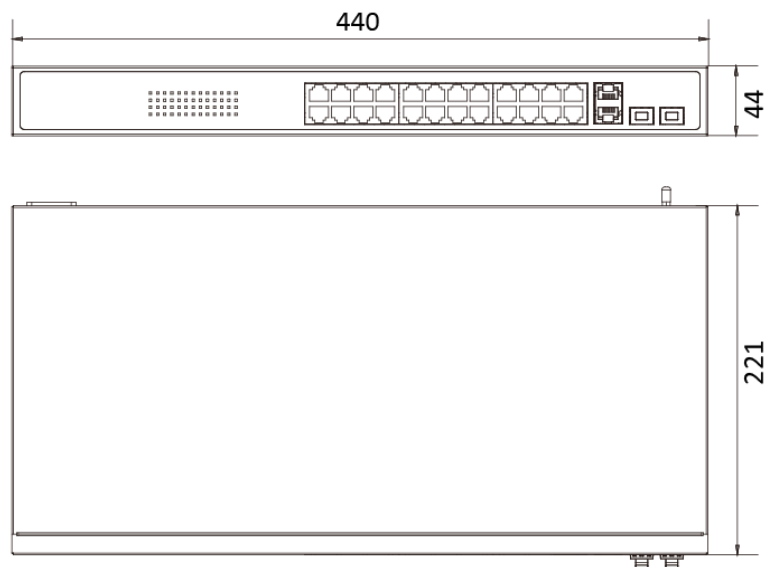

Physical Interface

Front panel:

Rear panel:

Available Model

DS-3E1326P-EI

Dimension (unit: mm)

Typical Application

Distributed by