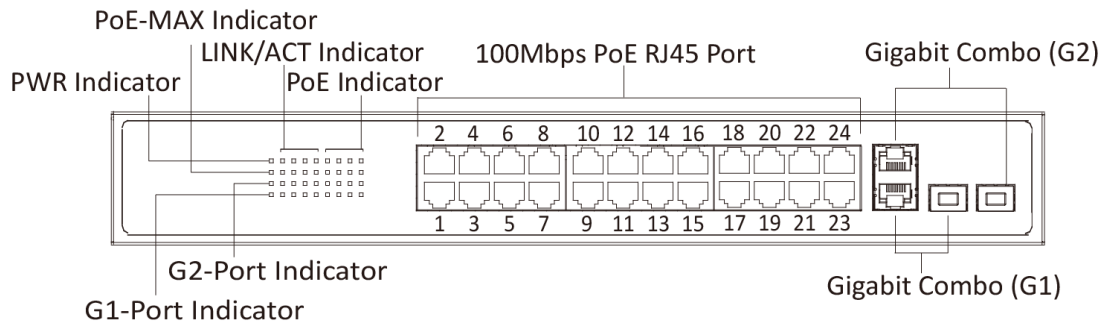

Physical Interface

Front panel:

Rear panel: