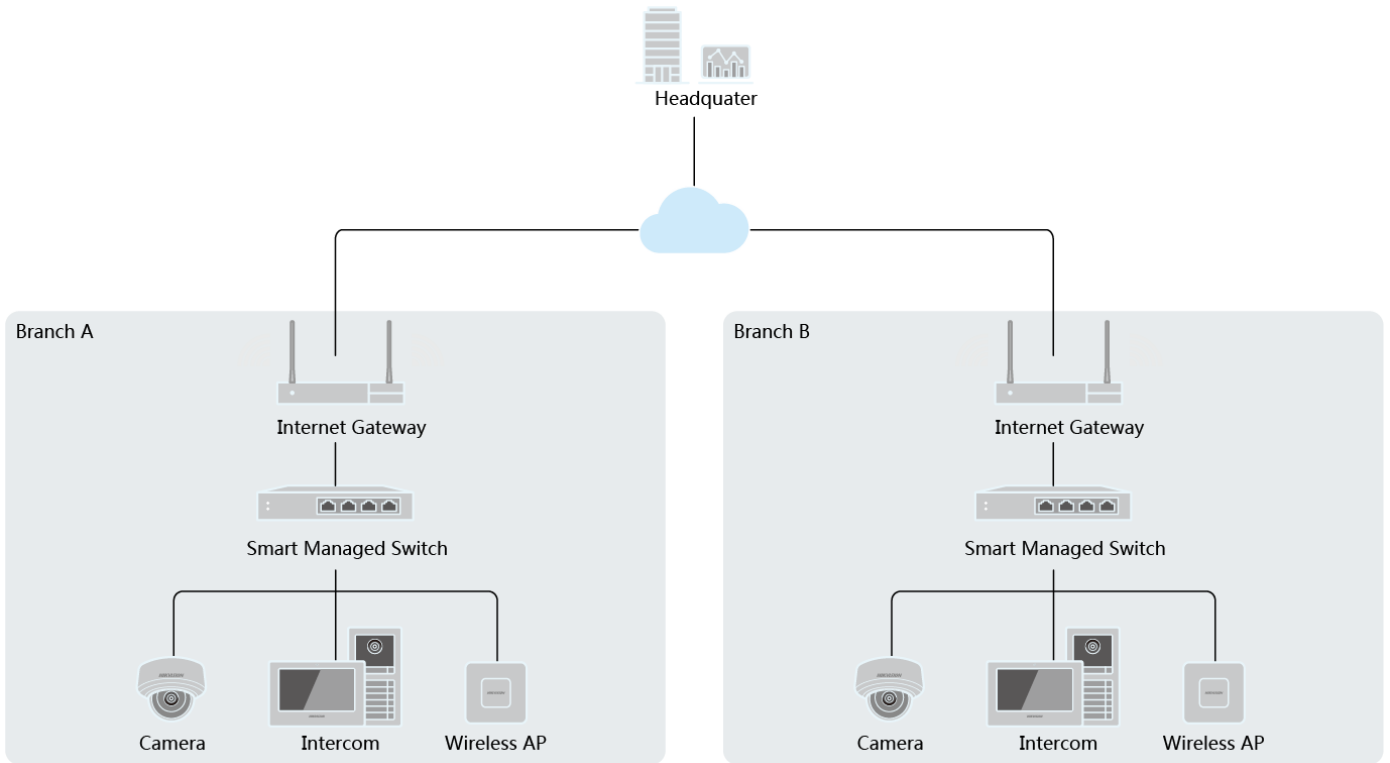

DS-3E1326P-EI

Smart Managed 24-Port 100 Mbps PoE Switch

Smart managed switches are developed by Hikvision, featuring in easy management and maintenance. You can easily deploy, monitor and expand your surveillance system anytime and anywhere with our software platforms. You can view the network topology, monitor the health of the network and receive device alarms in real time, which greatly reduces the cost of network operation and maintenance.

Visualized Topology Management

Network Health Monitor

Real-Time Alarm Push

Video Control and Preview

Key Feature

- 24 × 100 Mbps PoE RJ45 ports, 2 × gigabit combos.
- IEEE 802.3at/af standard for PoE ports.
- Network topology management, alarm push, network health monitor.
- 6 KV surge protection for PoE ports.
- AF/AT camera can reach up to 300 m in extend mode.

Physical Interface

Front panel:

Rear panel:

Available Model

DS-3E1326P-EI

Dimension (unit: mm)

Typical Application

Distributed by