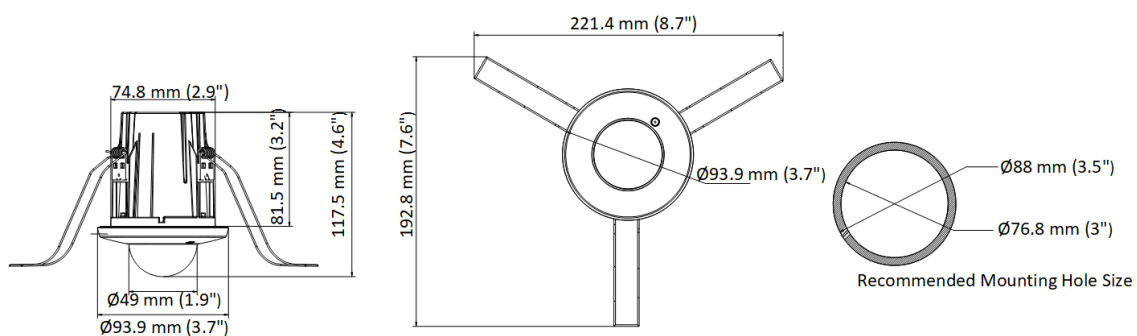

Camera Weight	Approx. 155 g (0.3 lb.)
With Package Weight	Approx. 325 g (0.7 lb.)
Approval	
EMC	FCC (47 CFR Part 15, Subpart B); CE-EMC (EN 55032: 2015, EN 61000-3-2:2019, EN 61000-3-3:2013+A1:2019, EN 50130-4: 2011 +A1: 2014); RCM (AS/NZS CISPR 32: 2015)
Safety	UL (UL 62368-1); CB (IEC 62368-1:2014+A11); CE-LVD (EN 62368-1:2014/A11:2017)
Environment	CE-RoHS (2011/65/EU); WEEE (2012/19/EU); Reach (Regulation (EC) No 1907/2006)

▪ Dimension

Unit: mm (inch)

Distributed by

**HIKVISION®****Headquarters**

No.555 Qianmo Road, Binjiang District,
Hangzhou 310051, China
T +86-571-8807-5998
overseasbusiness@hikvision.com

Hikvision USA
T +1-909-895-0400
sales.usa@hikvision.com