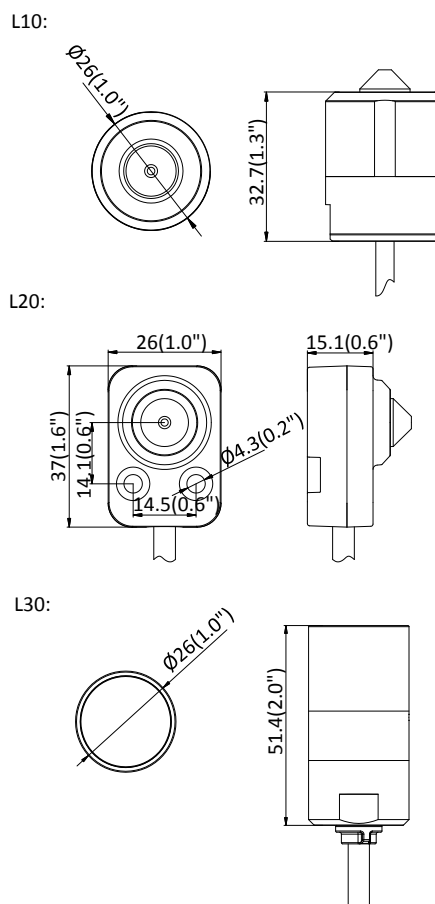

Material	Camera: Plastic Lens: Metal
Dimensions	Camera: 77.5 × 71 × 33.5 mm (3.1" × 2.8" × 1.3") L10: Ø26 × 32.7 mm (Ø1.0" × 1.3") L20: 37 × 26 × 15.1 mm (1.6" × 1.0" × 0.6") L30: Ø26 × 51.4 mm (Ø1.0" × 2.0")
Weight	Camera: 87 g (0.19 lbs.) With package: 220 g (0.49 lbs)

Available Model

- DS-2CD6425G0-C1: main unit,
- DS-2CD6425G0-L10: one cylindrical lens,
- DS-2CD6425G0-L20: one block-shaped lens,
- DS-2CD6425G0-L30: one tube lens,
- DS-2CD6425G0-10: main unit with one cylindrical lens,
- DS-2CD6425G0-20: main unit with one block-shaped lens,
- DS-2CD6425G0-30: main unit with one tube lens

L10

L20

L30

**Connecting cable is included for each sensor unit*

Dimension

Camera:

Unit: mm (inch)

Distributed by