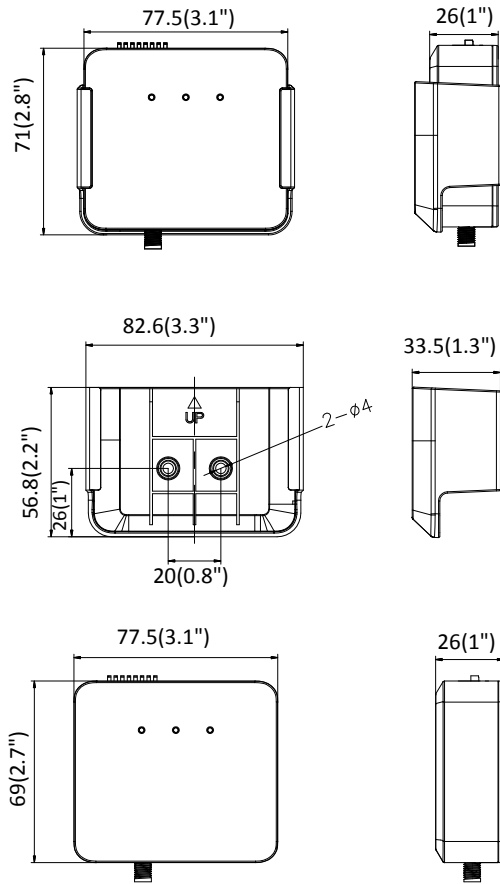

Material	Camera: Plastic Lens: Metal
Dimensions	Camera: 77.5 × 71 × 33.5 mm (3.1" × 2.8" × 1.3") L10: Ø26 × 32.7 mm (Ø1.0" × 1.3") L20: 37 × 26 × 15.1 mm (1.6" × 1.0" × 0.6") L30: Ø26 × 51.4 mm (Ø1.0" × 2.0")
Weight	Camera: 87 g (0.19 lbs.) With package: 220 g (0.49 lbs)

L10

L20

L30

**Connecting cable is included for each sensor unit*

Dimension

Camera:

Unit: mm (inch)

Distributed by