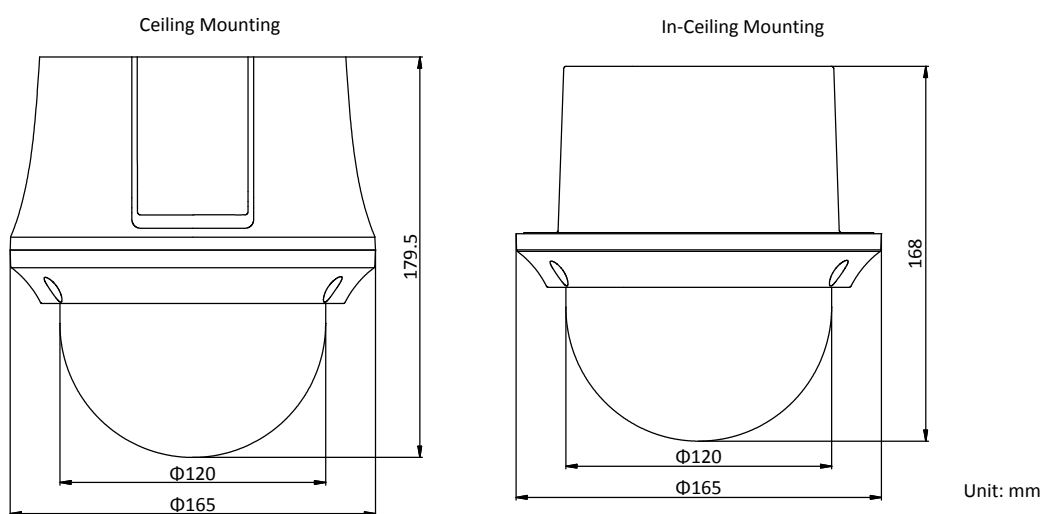

DORI

The DORI (detect, observe, recognize, identify) distance gives the general idea of the camera ability to distinguish persons or objects within its field of view.

It is calculated based on the camera sensor specification and the criteria given by EN 62676-4: 2015.

DORI	Detect	Observe	Recognize	Identify
Definition	25 px/m	63 px/m	125 px/m	250 px/m
Distance (Tele)	2400.0 m (7874.0 ft)	952.4 m (3124.7 ft)	480.0 m (1574.8 ft)	240.0 m (787.4 ft)

Available Model

DS-2DE4425W-DE3 (B), 12 VDC & PoE (802.3 at, class4)

Dimensions