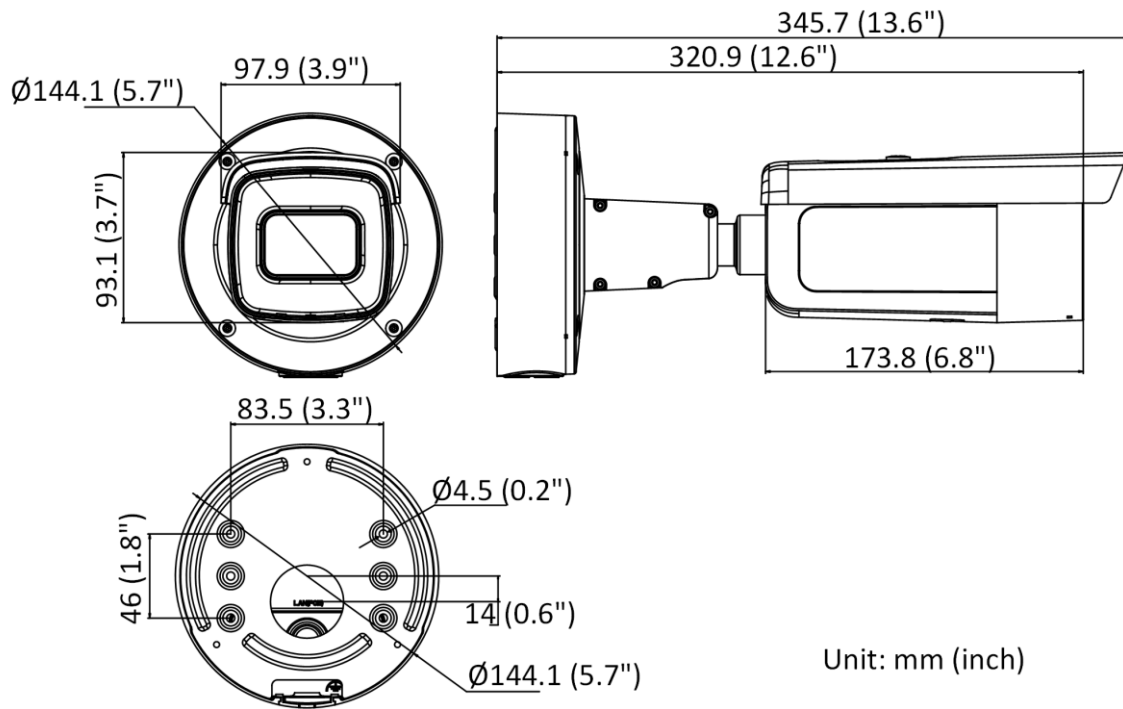

www.hikvision.com

▪ Specification

Camera	
Image Sensor	1/2.4" Progressive Scan CMOS
Min. Illumination	Color: 0.003 Lux @ (F1.4, AGC ON), B/W: 0 Lux with IR
Shutter Speed	1/3 s to 1/100,000 s
Slow Shutter	Yes
P/N	P/N
Wide Dynamic Range	120 dB
Day & Night	IR cut filter
Angle Adjustment	Pan: 0° to 355°, tilt: 0° to 90°, rotate: 0° to 360°
Power-off Memory	Yes
Lens	
Lens Type	Varifocal lens, motorized lens, 2.8 to 12 mm
Iris Type	Fixed
Focal Length & FOV	2.8 to 12 mm, horizontal FOV 99° to 35°, vertical FOV 53° to 20°, diagonal FOV 117° to 41°
Aperture	F1.4
Lens Mount	Ø14
DORI	
DORI	2.8 to 12 mm: Wide: D: 80 m, O: 31 m, R: 16 m, I: 8 m Tele: D: 210 m, O: 83 m, R: 42 m, I: 21 m
Illuminator	
Supplement Light Type	IR
IR Range	Up to 60 m
IR Wavelength	850 nm
Smart Supplement Light	Yes
Visual Alarm	Yes
Video	
Max. Resolution	3200 × 1800
Video Compression	Main stream: H.265/H.264/H.264+/H.265+ Sub-stream: H.265/H.264/MJPEG Third stream: H.265/H.264 *Third stream is supported under certain settings.
Main Stream	50 Hz: 25 fps (3200 × 1800, 2688 × 1520, 1920 × 1080, 1280 × 720) 60 Hz: 30 fps (3200 × 1800, 2688 × 1520, 1920 × 1080, 1280 × 720)
Sub-Stream	50 Hz: 25 fps (640 × 480, 640 × 360) 60 Hz: 30 fps (640 × 480, 640 × 360)
Third Stream	50 Hz: 10 fps (1920 × 1080, 1280 × 720, 640 × 480, 640 × 360) 60 Hz: 10 fps (1920 × 1080, 1280 × 720, 640 × 480, 640 × 360) *Third stream is supported under certain settings.
Video Bit Rate	32 Kbps to 16 Mbps
H.264 Type	Baseline Profile/Main Profile/High Profile
H.265 Type	Main Profile
H.264+	Main stream supports

▪ **Available Model**

DS-2CD2666G2-IZSU/SL (2.8 to 12 mm)

▪ **Dimension**

▪ **Accessory**

▪ **Optional**

DS-1275ZJ-S-SUS	DS-1476ZJ-SUS	DS-2251ZJ
Vertical Pole Mount	Corner Mount	Pendant Mount
		

Distributed by