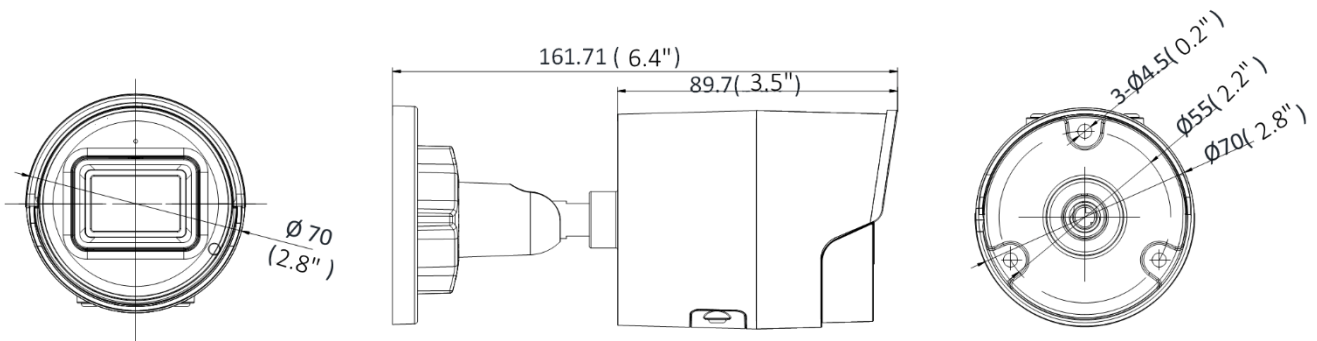

Dimension

Unit: mm(Inch)

Accessory

Optional