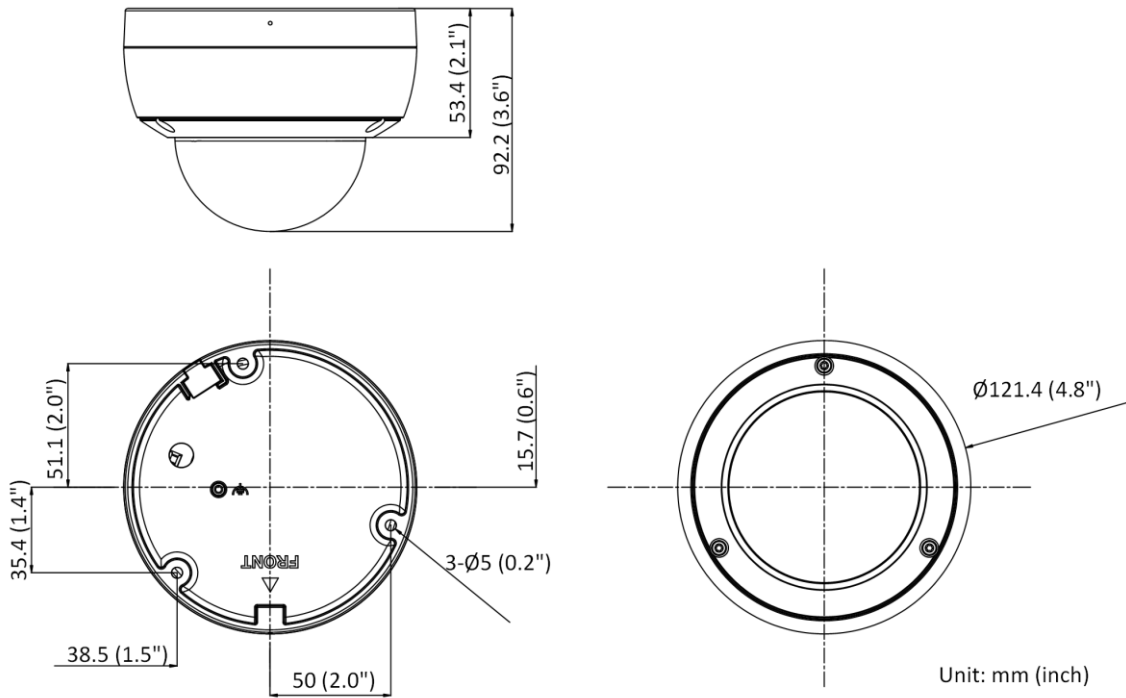

▪ **Available Model**

DS-2CD2166G2-I (2.8/4/6 mm)

DS-2CD2166G2-ISU (2.8/4/6 mm)

DS-2CD2166G2-ISU (2.8/4/6 mm) (Black)

▪ **Dimension**