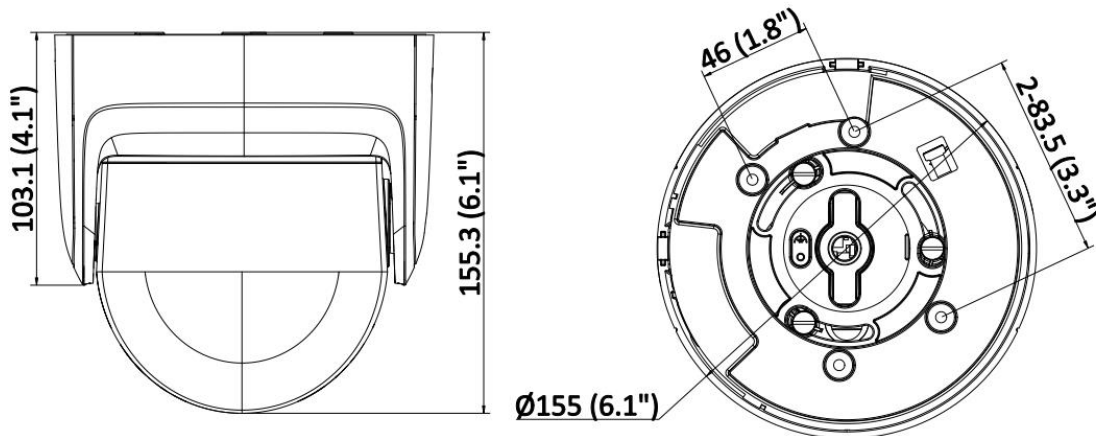

▪ **Typical Application**

Hikvision products are classified into three levels according to their anti-corrosion performance. Refer to the following description to choose for your using environment.

This model has NO SPECIFIC PROTECTION.

Level	Description
Top-level protection	Hikvision products at this level are equipped for use in areas where professional anti-corrosion protection is a must. Typical application scenarios include coastlines, docks, chemical plants, and more.
Moderate protection	Hikvision products at this level are equipped for use in areas with moderate anti-corrosion demands. Typical application scenarios include coastal areas about 2 kilometers (1.24 miles) away from coastlines, as well as areas affected by acid rain.
No specific protection	Hikvision products at this level are equipped for use in areas where no specific anti-corrosion protection is needed.

▪ **Dimension**

Unit:mm (inch)