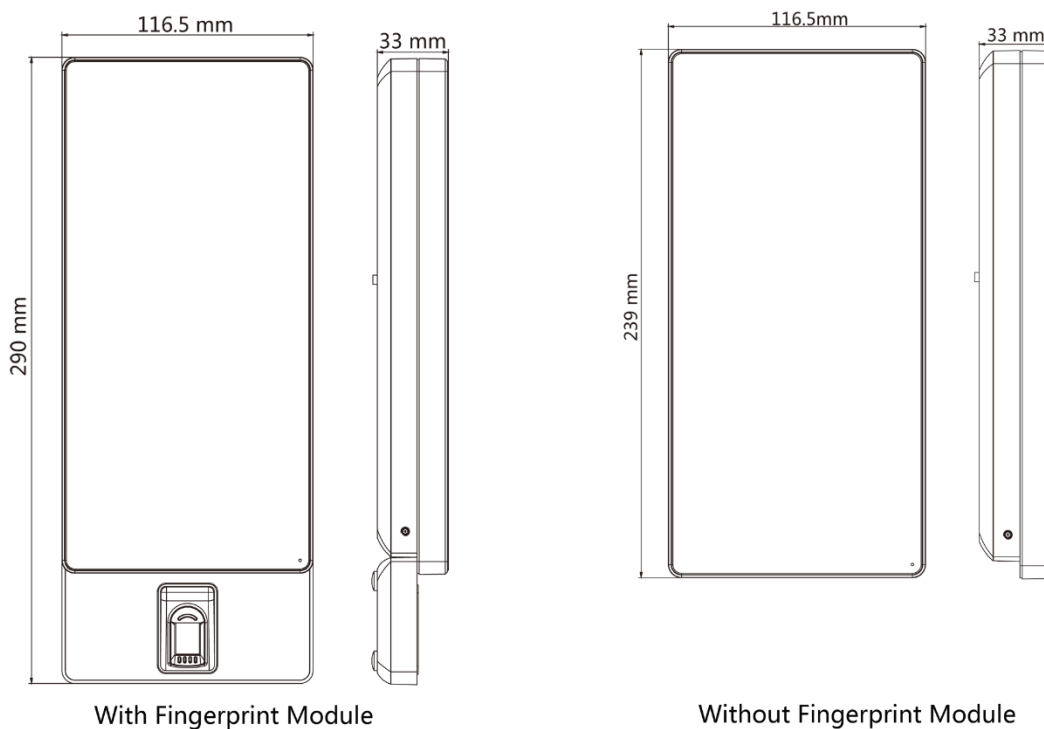

General	
Power supply method	2-pin connector
Power supply	12 VDC/2 A
Working temperature	-30 °C to 60 °C (-22 °F to 140 °F)
Working humidity	10 to 90% (No condensing)
Dimensions	239 mm × 116.5 mm × 33 mm (9.4" × 4.6" × 1.3")
Protective level	IP65
Installation	Surface
Language	English, Spanish (South America), Arabic, Thai, Indonesian, Russian, Vietnamese, Portuguese (Brazil)
Platform	Hik-ProConnect and HikCentral Professional

▪ **Available Model**

DS-K1T671M

▪ **Dimension**