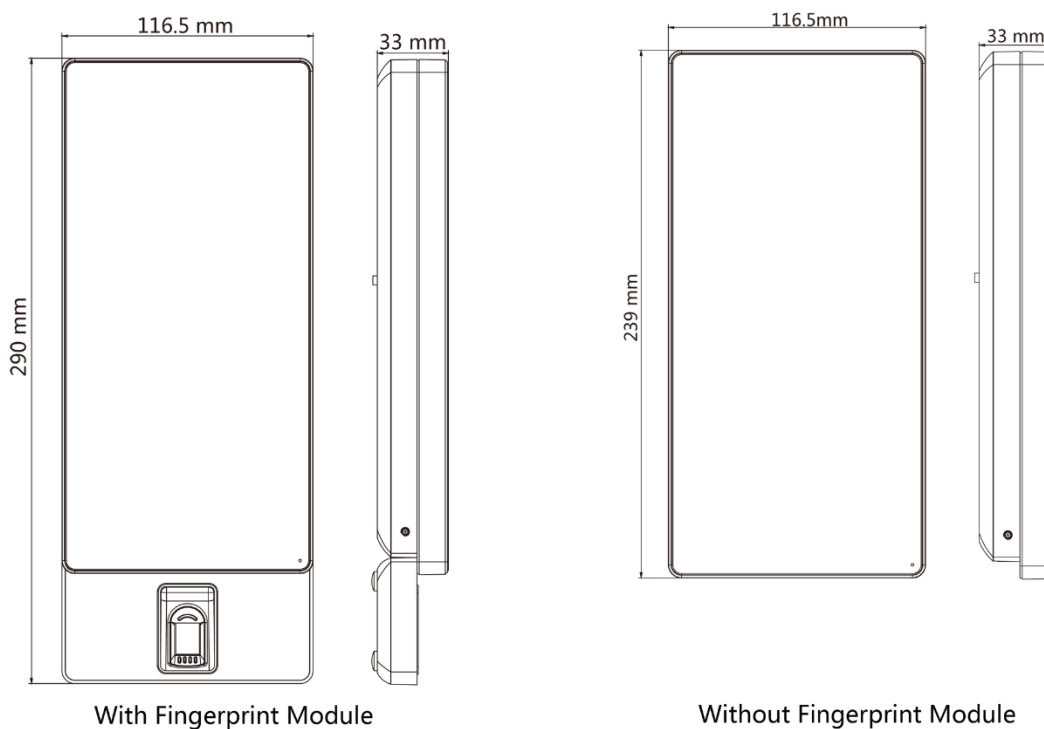

Time synchronization	Support
General	
Power supply method	2-pin connector
Power supply	12 VDC/2 A
Working temperature	-30 °C to 60 °C (-22 °F to 140 °F)
Working humidity	10 to 90% (No condensing)
Dimensions	290 mm × 116.5 mm × 33 mm (11.4" × 4.6" × 1.3")
Protective level	IP65
Installation	Surface
Language	English, Spanish (South America), Arabic, Thai, Indonesian, Russian, Vietnamese, Portuguese (Brazil)
Platform	Hik-ProConnect and HikCentral Professional

▪ **Available Model**

DS-K1T671MF

▪ **Dimension**