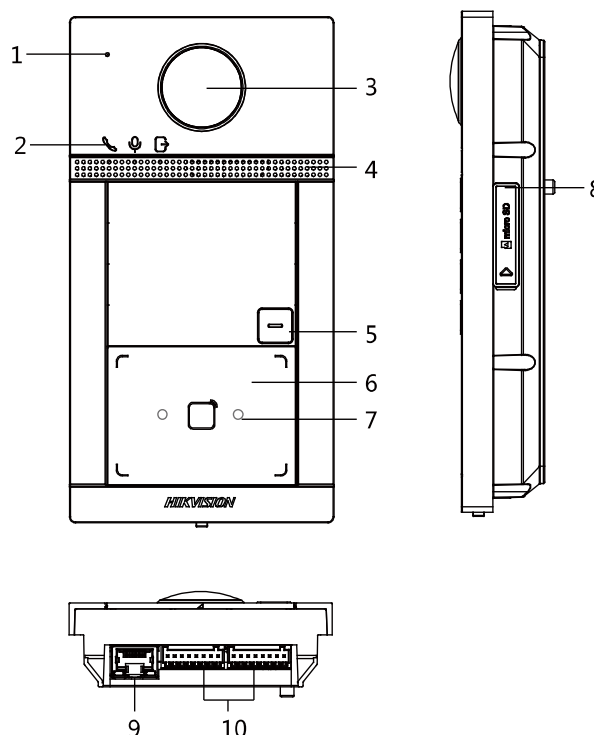

Card capacity	Max. 10000
User capacity	Max. 2000
Linked Indoor station	1
Linked sub door station	Max. 16
Linked doorphone	Max. 8
Protocol	ISAPI, RTSP, STMP, SNMP
Unlock door	Unlock by presenting cards, unlock via Client Software, unlock via App, unlock via indoor station

General	
Protection level	IP65, IK08
Indicator	3
Power supply	IEEE802.3af, standard PoE 12 VDC
Power consumption	< 10 W
Working temperature	-40° C to 53° C (-40° F to 127.4° F)
Working humidity	10% to 95%
Installation	Surface mounting/ Flush mounting
Dimension	174 mm × 91 mm × 29 mm

Available Model

DS-KV8113-WME1(B)

Appearance and Interfaces

No.	Description	No.	Description
1	Microphone	6	Card Reading Area
2	Indicator	7	IR Light
3	Camera	8	MicroSD Card Slot & Debugging Port