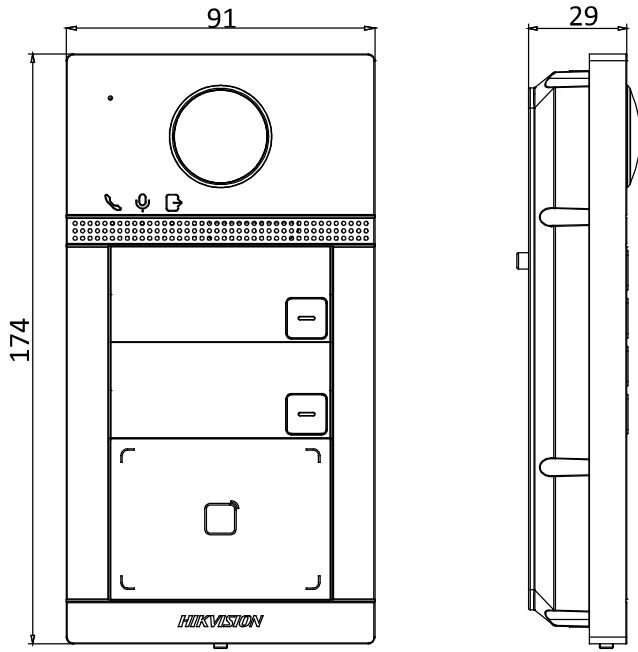

Debugging Port
4	Loudspeaker	9	LAN
5	Button	10	Terminals

Dimension