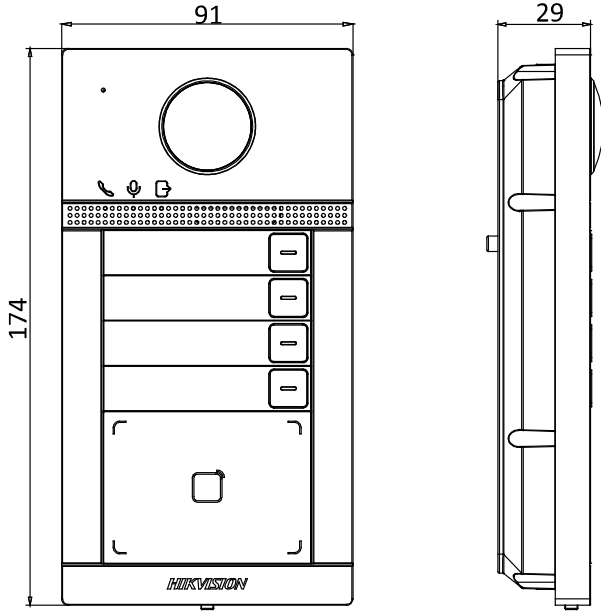

General	
Protection level	IP65, IK08
Indicator	3
Power supply	IEEE802.3af, standard PoE 12 VDC
Power consumption	< 10 W
Working temperature	-40° C to 53° C (-40° F to 127.4° F)
Working humidity	10% to 95%
Installation	Surface mounting/ Flush mounting
Dimension	174 mm × 91 mm × 29 mm

Available Model

DS-KV8413-WME1(B)

Appearance and Interfaces

No.	Description	No.	Description
1	Microphone	6	Card Reading Area
2	Indicator	7	IR Light

3	Camera	8	MicroSD Card Slot & Debugging Port
4	Loudspeaker	9	LAN
5	Button	10	Terminals

Dimension

Distributed by

**HIKVISION®****Headquarters**

No.555 Qianmo Road, Binjiang District,
Hangzhou 310051, China
T +86-571-8807-5998
overseasbusiness@hikvision.com

Hikvision USA
T +1-909-895-0400
sales.usa@hikvision.com