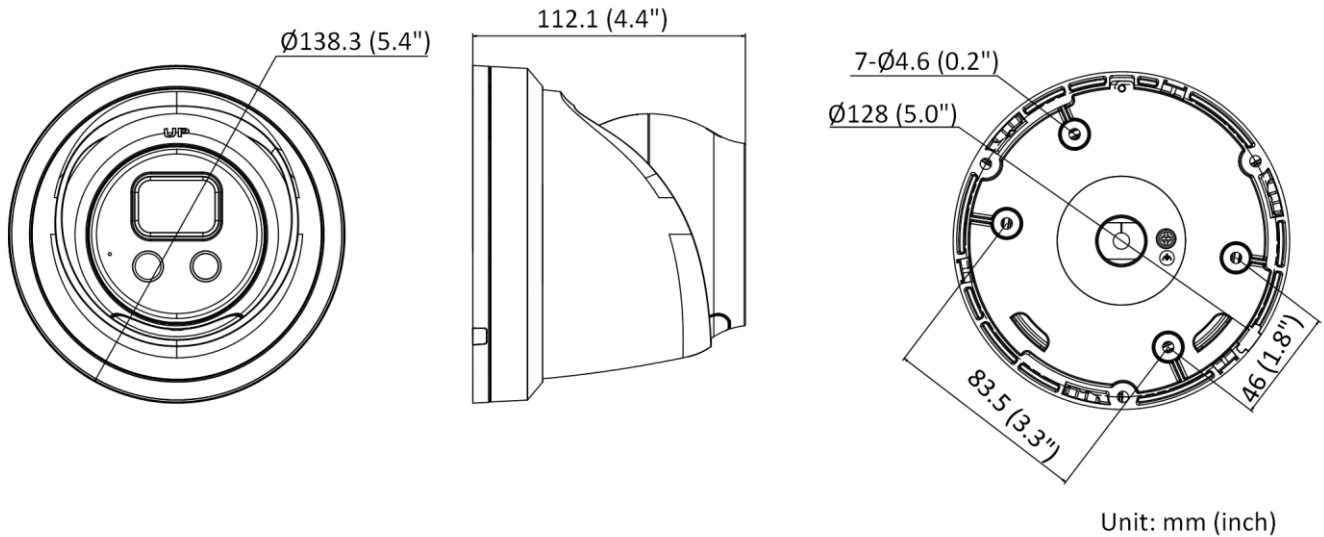

▪ **Available Model**

DS-2CD2366G2-ISU/SL (2.8/4/6 mm)

DS-2CD2366G2-ISU/SL (2.8/4/6 mm)

▪ **Dimension**

▪ **Accessory**

▪ **Optional**

DS-1275ZJ-SUS Vertical Pole Mount	DS-1273ZJ-140 (Black) Wall Mount	DS-1276ZJ-SUS Corner Mount	DS-1280ZJ-DM21 Junction Box	DS-1276ZJ-SUS (Black) Corner Mount
DS-1271ZJ-140 Pendant Mount	DS-1275ZJ-SUS (Black) Vertical Pole Mount	DS-1273ZJ-140B Wall Mount	DS-1273ZJ-140 Wall Mount