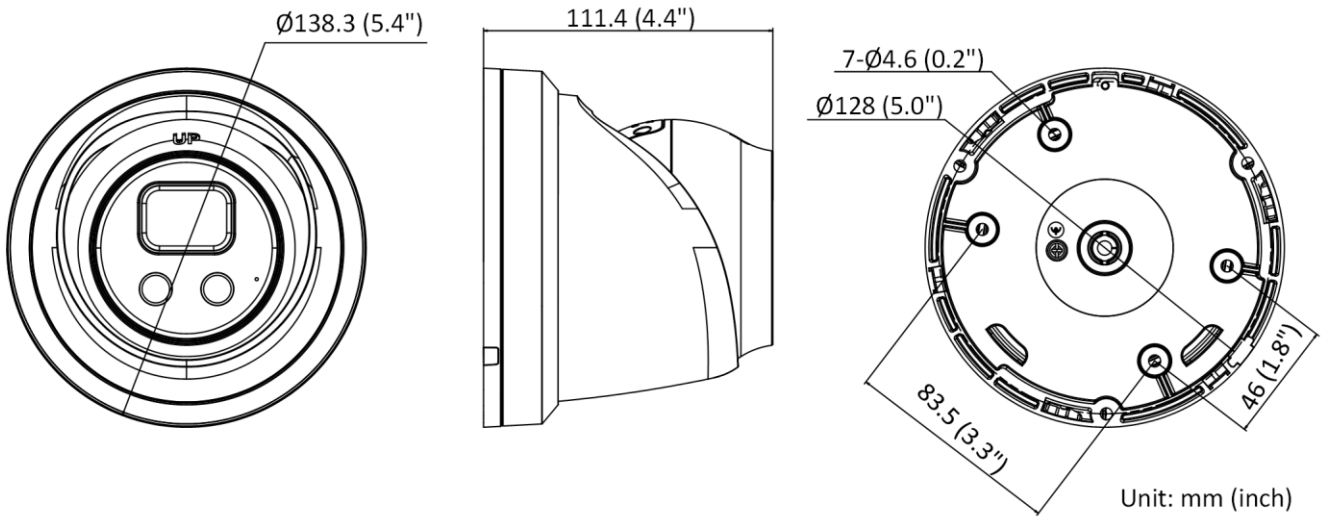

▪ **Dimension**

▪ **Accessory**

▪ **Optional**

DS-1276ZJ-SUS Corner Mount	DS-1275ZJ-SUS Vertical Pole Mount	DS-1271ZJ-140 Pendant Mount	DS-1280ZJ-DM21 Junction Box	DS-1276ZJ-SUS (Black) Vertical Pole Mount
DS-1275ZJ-SUS (Black) Vertical Pole Mount	DS-1273ZJ-140B Wall Mount	DS-1273ZJ-140 Wall Mount	DS-1273ZJ-140 (Black) Wall Mount