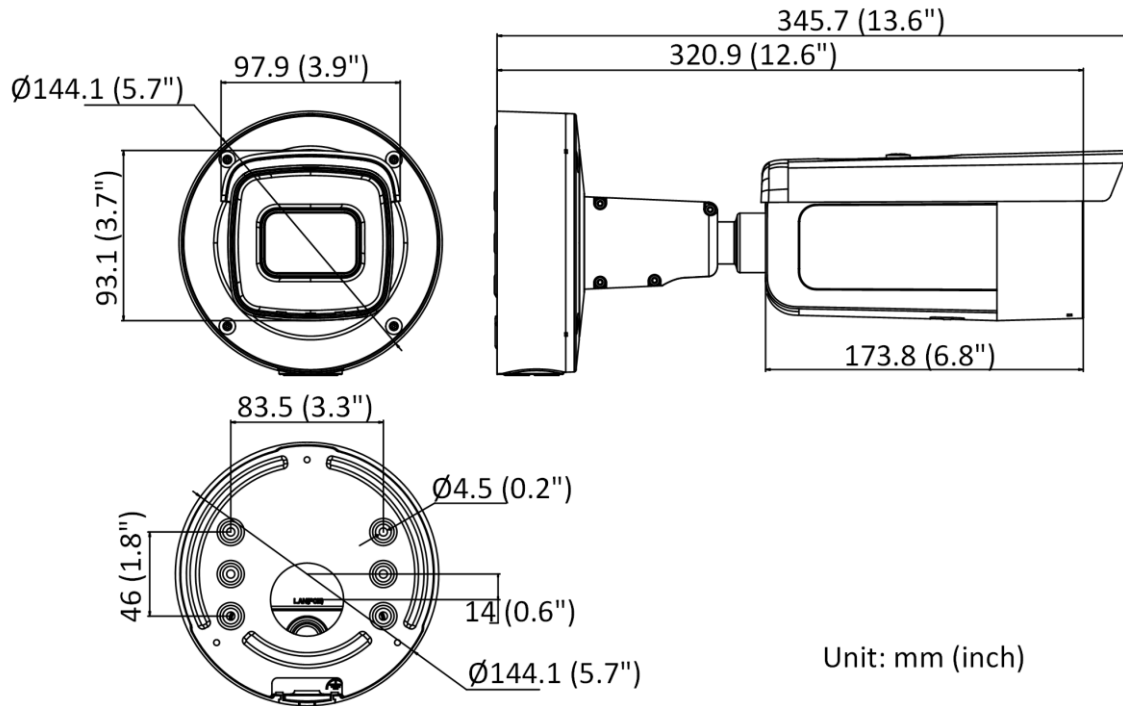

▪ **Available Model**

DS-2CD2666G2-IZS (2.8 to 12 mm)

DS-2CD2666G2-IZS (2.8 to 12 mm) (Black)

▪ **Dimension**

▪ **Accessory**

▪ **Optional**

DS-1275ZJ-S-SUS	DS-1476ZJ-SUS	DS-2251ZJ
Vertical Pole Mount	Corner Mount	Pendant Mount