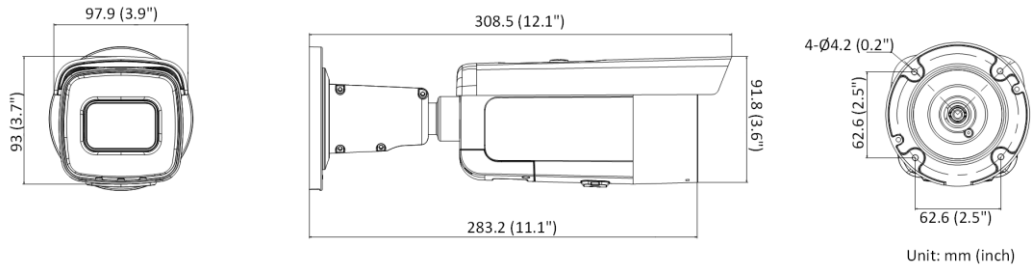

▪ **Available Model**

DS-2CD2686G2T-IZS (2.8 to 12 mm)

▪ **Dimension**

▪ **Accessory**

▪ **Optional**

DS-1275ZJ-S-SUS	DS-1275ZJ-SUS	DS-1276ZJ-SUS	DS-1280ZJ-S	DS-1260ZJ
Vertical Pole Mount	Vertical Pole Mount	Corner Mount	Junction Box	Junction Box