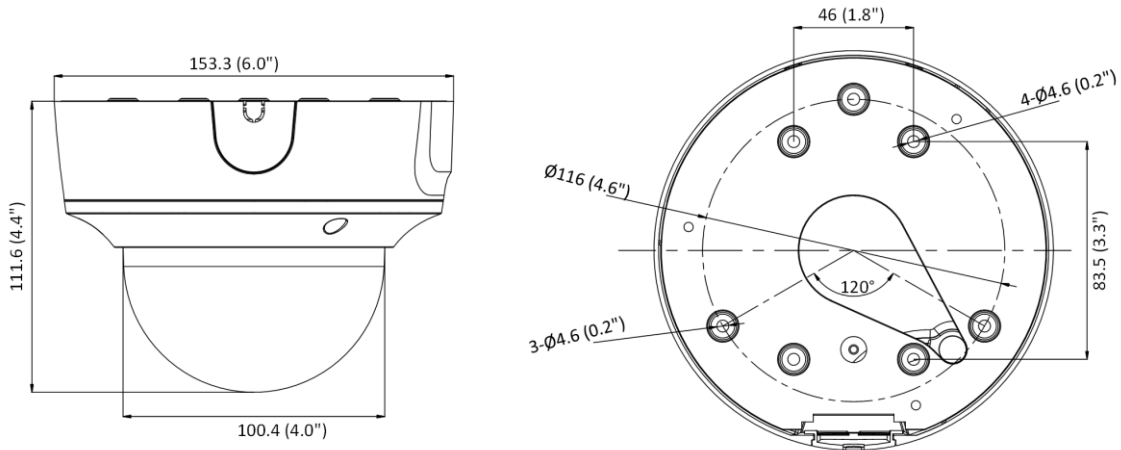

▪ **Available Model**

DS-2CD2786G2T-IZS (2.8 to 12 mm)

▪ **Dimension**

Unit: mm (inch)

▪ **Accessory**

▪ **Optional**

DS-1280ZJ-DM55	DS-1473ZJ-155	DS-1475ZJ-SUS	DS-1476ZJ-SUS	DS-1471ZJ-155
Junction Box	Wall Mount	Vertical Pole Mount	Corner Mount	Pendant Mount