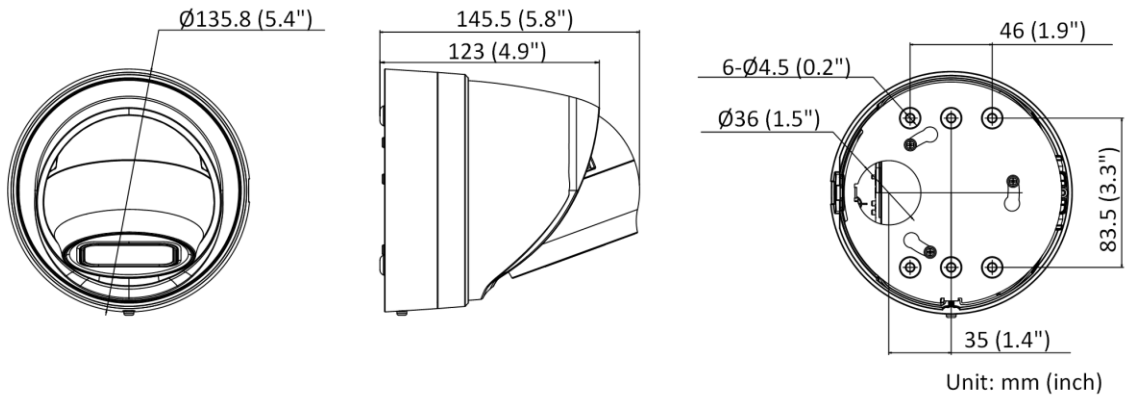

▪ **Available Model**

DS-2CD2H66G2-IZS (2.8 to 12 mm)

DS-2CD2H66G2-IZS (2.8 to 12 mm) (Black)

▪ **Dimension**

▪ **Accessory**

▪ **Optional**

DS-1473ZJ-135B Wall Mount	DS-1475ZJ-SUS Vertical Pole Mount	DS-1473ZJ-135 Wall Mount	DS-1471ZJ-135 Pendant Mount	DS-1476ZJ-SUS Corner Mount