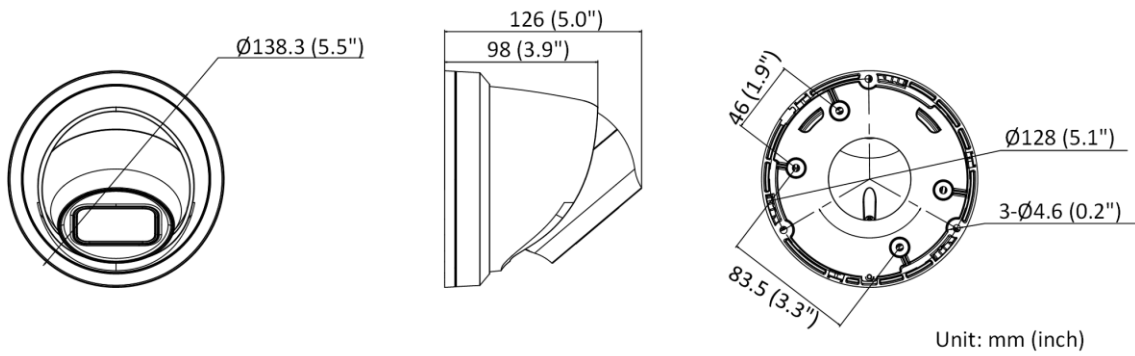

▪ **Dimension**

▪ **Accessory**

▪ **Included**

▪ **Optional**

DS-1271ZJ-140 Pendant Mount	DS-1273ZJ-140 Wall Mount	DS-1273ZJ-140B Wall Mount	DS-1275ZJ-SUS Vertical Pole Mount	DS-1276ZJ-SUS Corner Mount
DS-1280ZJ-PT6 Junction Box