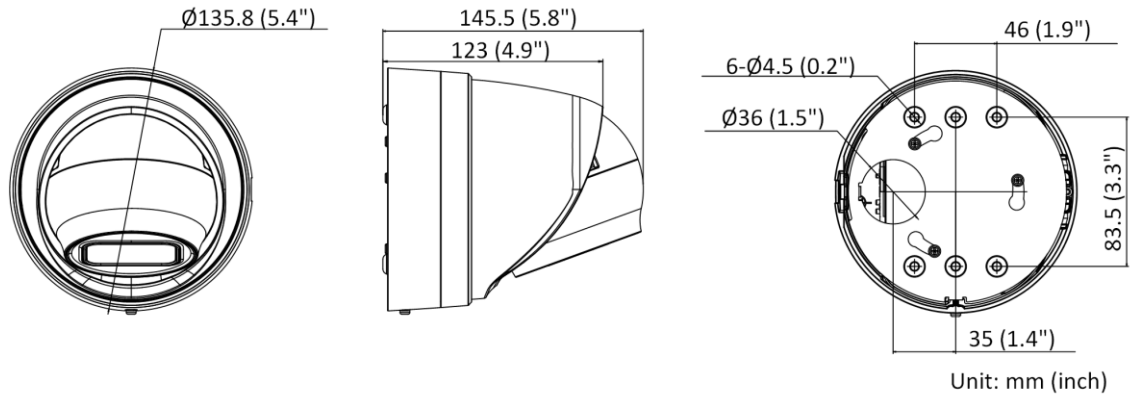

▪ **Available Model**

DS-2CD2H86G2-IZS (2.8 to 12 mm)

▪ **Dimension**

▪ **Accessory**

▪ **Optional**

DS-1476ZJ-SUS Corner Mount	DS-1473ZJ-135B Wall Mount	DS-1475ZJ-SUS Vertical Pole Mount	DS-1473ZJ-135 Wall Mount	DS-1471ZJ-135 Pendant Mount