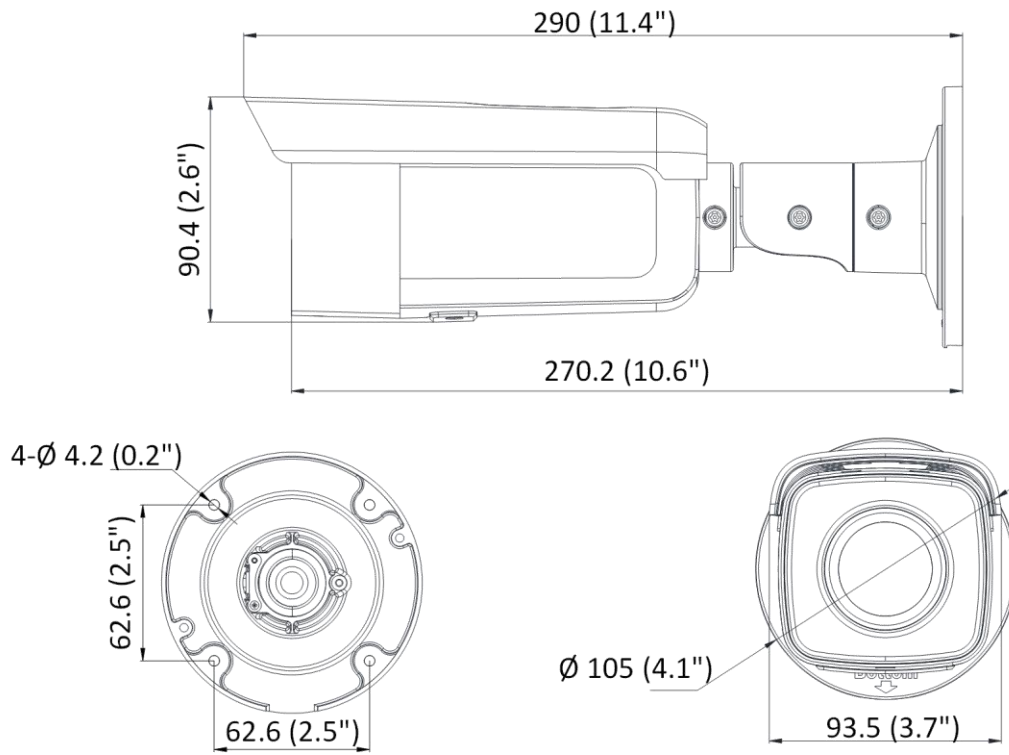

Firmware Version	V5.5.113
Software Reset	Yes
Power Interface	Ø5.5 mm coaxial power plug
Language	33 languages English, Russian, Estonian, Bulgarian, Hungarian, Greek, German, Italian, Czech, Slovak, French, Polish, Dutch, Portuguese, Spanish, Romanian, Danish, Swedish, Norwegian, Finnish, Croatian, Slovenian, Serbian, Turkish, Korean, Traditional Chinese, Thai, Vietnamese, Japanese, Latvian, Lithuanian, Portuguese (Brazil), Ukrainian
General Function	Anti-flicker, heartbeat, mirror, privacy mask, flash log, password reset via email, pixel counter
Storage Conditions	-30 °C to 60 °C (-22 °F to 140 °F). Humidity 95% or less (non-condensing)
Startup and Operating Conditions	-30 °C to 60 °C (-22 °F to 140 °F). Humidity 95% or less (non-condensing)
Power Supply	12 VDC ± 25%, reverse polarity protection PoE: 802.3af, Class 3
Power Consumption and Current	-2I: 12 VDC, 0.63 A, max. 7.5 W PoE (802.3af, 36 V to 57 V), 0.25 A to 0.16 A, max. 9 W -4I: 12 VDC, 0.88 A, max. 10.5 W PoE (802.3af, 36 V to 57 V), 0.34 A to 0.21 A, max. 12 W
Material	Metal
Dimension	Ø105 mm × 290 mm (Ø4.1" × 11.4")
Package Dimension	386 mm × 156 mm × 155 mm (15.2" × 6.1" × 6.1")
Weight	Approx. 1085g (2.4 lb.)
With Package Weight	Approx. 1604 g (3.5 lb.)
Approval	
EMC	FCC (47 CFR Part 15, Subpart B); CE-EMC (EN 55032: 2015, EN 61000-3-2: 2014, EN 61000-3-3: 2013, EN 50130-4: 2011 +A1: 2014); RCM (AS/NZS CISPR 32: 2015); KC (KN 32: 2015, KN 35: 2015)
Safety	UL (UL 60950-1); CB (IEC 60950-1:2005 + Am 1:2009 + Am 2:2013); CE-LVD (EN 60950-1:2005 + Am 1:2009 + Am 2:2013)
Environment	CE-RoHS (2011/65/EU); WEEE (2012/19/EU); Reach (Regulation (EC) No 1907/2006)
Protection	IP67 (IEC 60529-2013)

▪ Available Model

DS-2CD2T66G2-2I (2.8/4/6 mm)

DS-2CD2T66G2-4I (2.8/4/6 mm)

DS-2CD2T66G2-2I (2.8 mm) (Black)

DS-2CD2T66G2-4I (2.8 mm) (Black)

▪ Dimension

Unit: mm(inch)

- Accessory
- Optional