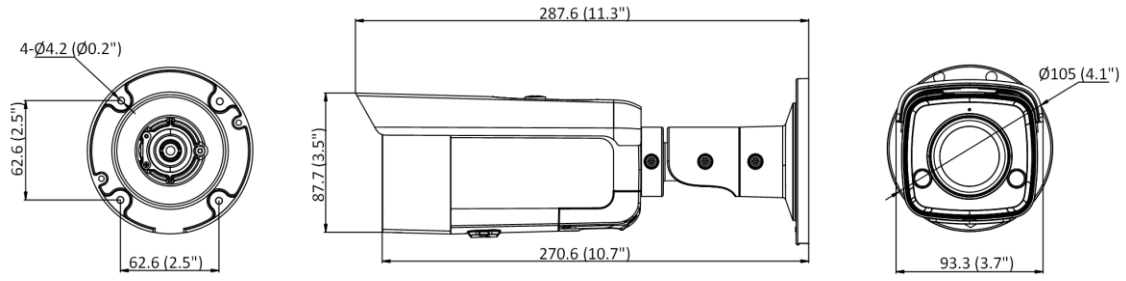

▪ **Available Model**

DS-2CD2T66G2-ISU/SL (2.8/4/6 mm)

▪ **Dimension**

Unit: mm (inch)

▪ **Accessory**

▪ **Optional**

DS-1260ZJ	DS-1280ZJ-S	DS-1276ZJ-SUS	DS-1275ZJ-S-SUS
Junction Box	Junction Box	Corner Mount	Vertical Pole Mount