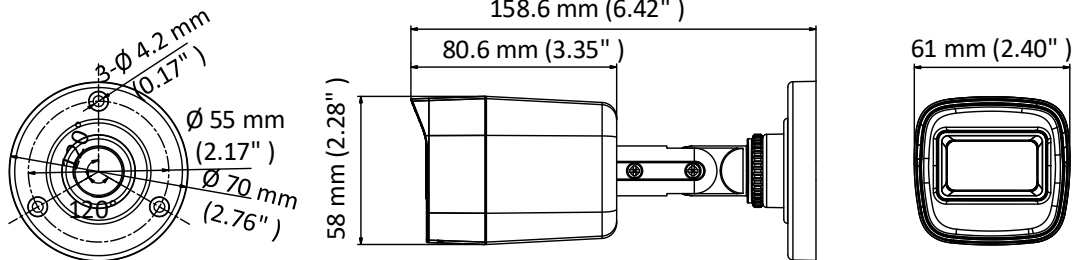

Order Model

DS-2CE16U7T-ITF

Dimension

Accessory

Distributed by