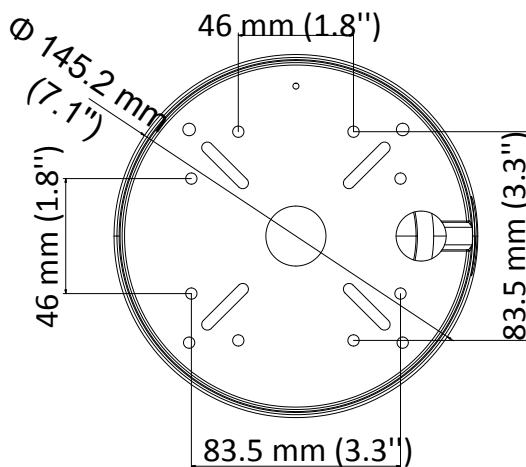

www.hikvision.com

Specification

Camera	
Image Sensor	5 megapixel progressive scan CMOS
Signal System	PAL/NTSC
Resolution	2560 (H) × 1944 (V)
Min. Illumination	Color: 0.003 Lux@(F1.2, AGC ON), 0 Lux with IR
Frame Rate	TVI: 2 MP@25fps, 2 MP@30fps, 4 MP@25fps, 4 MP@30fps, 5 MP@20fps AHD: 4 MP@25fps, 4 MP@30fps, 5 MP@20fps CVI: 4 MP@25fps, 4 MP@30fps CVBS: PAL, NTSC
Shutter Time	PAL: 1/25 s to 1/50,000 s NTSC: 1/30 s to 1/50,000 s
Lens	2.7 mm to 13.5 mm motorized varifocal lens
Horizontal Field of View	92.3° to 29.3°
Lens Mount	Φ 14
Day & Night	IR cut filter
Angle Adjustment	Pan: 0° to 355°; Tilt: 0° to 75°; Rotate: 0° to 355°
Synchronization	Internal synchronization
WDR (Wide Dynamic Range)	≥ 130 dB
Menu	
AGC	Yes
Day/Night Mode	Auto/Color/BW (Black and White)
White Balance	Auto/Manual
BLC (Backlight Compensation)	Yes
WDR	Yes
3D DNR	Level 1 to 9
Privacy Mask	4 programmable privacy masks
Motion Detection	4 programmable areas
Language	English
Functions	Brightness, Sharpness, 3D DNR, Mirror, Smart IR
Interface	
Video Output	1 HD analog output
Switch Button	TVI/AHD/CVI/CVBS
General	
Operating Conditions	-40 °C to 60 °C (-40 °F to 140 °F), humidity: 90% or less (non-condensing)
Power Supply	-A: 9.6 VDC to 14.4 VDC; 19.2 VAC to 28.8 VAC
Power Consumption	-A: Max. 8 W
Protection Level	IP67, IK10
Material	Metal
IR Range	Up to 60 m
Communication	Up the coax, Protocol: HIKVISION-C (TVI output)
Dimensions	Φ 145.2 mm × 124.1 mm (Φ 7.1" × 4.9")
Weight	Approx. 640 g (1.41 lb.)

Order Model

DS-2CE59H8T-AVPIT3ZF

Dimension

Accessory

DS-1273ZJ-140
Wall Mount

DS-1273ZJ-140B
Wall Mount

DS-1275ZJ-SUS
Vertical Pole Mount

DS-1276ZJ-SUS
Corner Mount