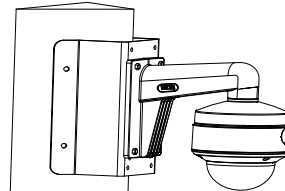

Order Model

DS-2CE59H8T-AVPIT3ZF

Dimension

Accessory

DS-1273ZJ-140
Wall Mount

DS-1273ZJ-140B
Wall Mount

DS-1275ZJ-SUS
Vertical Pole Mount

DS-1276ZJ-SUS
Corner Mount

DS-1253ZJ-L
Rain Shade

DS-1241ZJ
In-ceiling Mount

DS-1240ZJ
Inclined Ceiling Mount

Distributed by

HIKVISION®

Headquarters

No.555 Qianmo Road, Binjiang District,
Hangzhou 310051, China
T +86-571-8807-5998
overseasbusiness@hikvision.com