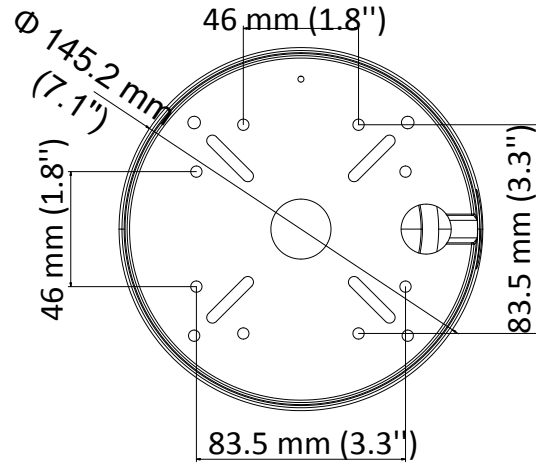

Order Model

DS-2CE59U7T-AVPIT3ZF

Dimension