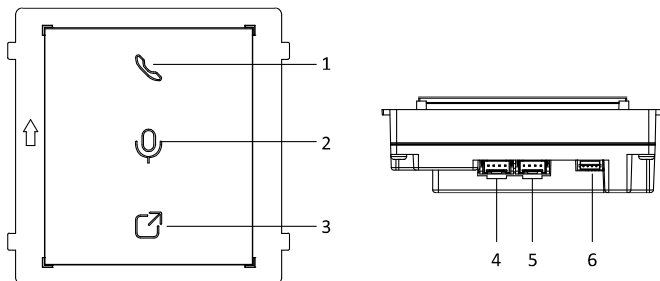

Specification

System parameters	
Processor	Embedded MCU Processor
Interfaces	
Module-connecting	2 (1 input, 1 output)
Debug	1
General	
DIP switch	8
Power supply	12 VDC (powered by the other module)
Power output	12 VDC (powered for the other module)
Power consumption	≤ 2 W
Working temperature	-40° C to +55° C (-40° F to 131° F)
Working humidity	10% to 95%
IP protection level	IP65
Installation	Flush mounting, surface mounting
Dimension	98.5 mm × 100 mm × 33.7 mm (3.87" × 3.95" × 1.33")
Weight	326 g (with packaging) 165 g (without packaging)

Available Model

DS-KD-IN

Appearance and Interface

No.	Description
1	Calling Indicator
2	Two-way Audio Indicator
3	Unlock Indicator
4	Module-connecting Interface (output)
5	Module-connecting Interface (input)
6	Debug Port