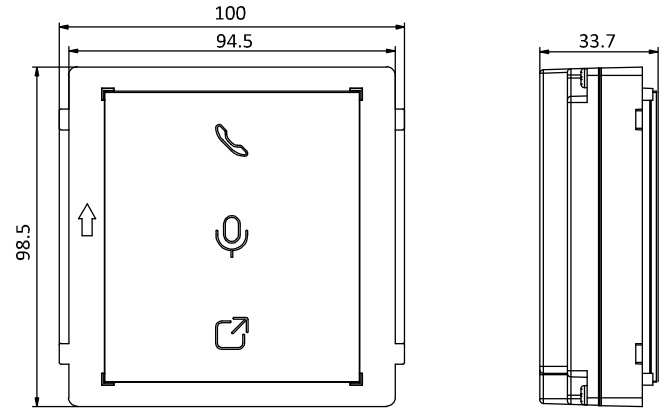

Dimension

Accessory

Optional	
DS-KD-ACF1/Plastic	DS-KD-ACF2/Plastic
DS-KD-ACF3/Plastic	DS-KD-ACW1
DS-KD-ACW2	DS-KD-ACW3