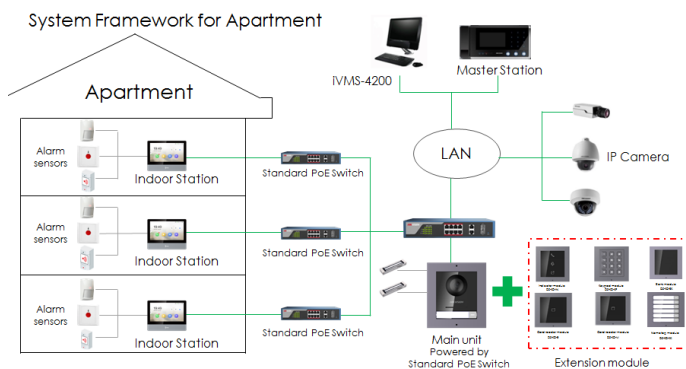

WEEE

2012/19/EU

Key Feature

- Indicates the device status: calling, opening door and two-way audio
- Backlight compensation
- Easy to and extend

Typical Application

Approval

CE-EMC	<ul style="list-style-type: none"> a. EN 55032:2015 b. EN 61000-3-2:2014 c. EN 61000-3-3:2013 d. EN 50130-4:2011 +A1:2014
CE-LVD	EN 60950-1:2006 + A11:2009 + A1:2010 + A12:2011 + A2:2013
CB	IEC 60950-1:2005 (Second Edition) + Am 1:2009 + Am 2:2013
C-TICK(EMC)	AS/NZS CISPR 32:2015
ROHS	2011/65/EU
REACH	Regulation (EC) No 1907/2006

Specification

System parameters	
Processor	Embedded MCU Processor
Interfaces	
Module-connecting	2 (1 input, 1 output)
Debug	1
General	
DIP switch	8
Power supply	12 VDC (powered by the other module)
Power output	12 VDC (powered for the other module)
Power consumption	≤ 2 W
Working temperature	-40° C to +55° C (-40° F to 131° F)
Working humidity	10% to 95%
IP protection level	IP65
Installation	Flush mounting, surface mounting
Dimension	98.5 mm × 100 mm × 33.7 mm (3.87" × 3.95" × 1.33")
Weight	326 g (with packaging) 165 g (without packaging)

Available Model

DS-KD-IN

Appearance and Interface

No.	Description
1	Calling Indicator
2	Two-way Audio Indicator
3	Unlock Indicator
4	Module-connecting Interface (output)
5	Module-connecting Interface (input)
6	Debug Port