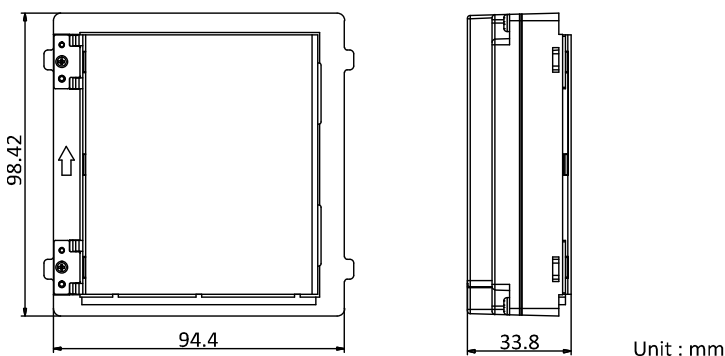

Dimension

Accessory

Optional	
DS-KD-ACF1/Plastic	DS-KD-ACF2/Plastic
DS-KD-ACF3/Plastic	DS-KD-ACW1
DS-KD-ACW2	DS-KD-ACW3