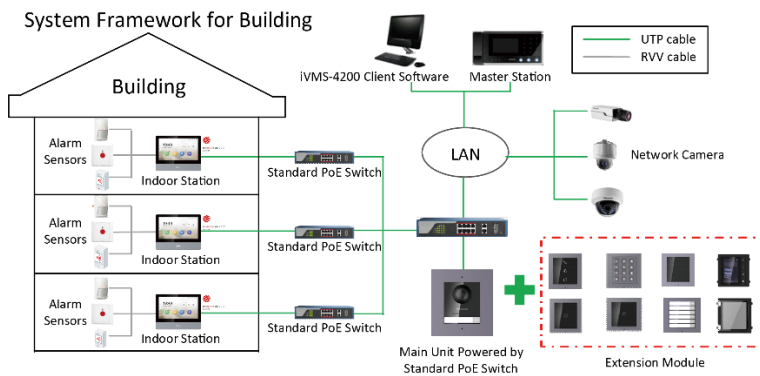

Key Feature

- Displays information
- Backlight auto switch according to the environmental conditions
- Easy to extend

Typical Application

Approval

| | |
|-------------|---|
| CE-EMC | a. EN 55032:2015 b. EN 61000-3-2:2014 c. EN 61000-3-3:2013 d. EN 50130-4:2011 +A1:2014 |
| CE-LVD | EN 60950-1:2006 + A11:2009 + A1:2010 + A12:2011 + A2:2013 |
| CB | IEC 60950-1:2005 (Second Edition) + Am 1:2009 + Am 2:2013 |
| C-TICK(EMC) | AS/NZS CISPR 32:2015 |
| ROHS | 2011/65/EU |
| REACH | Regulation (EC) No 1907/2006 |
| WEEE | 2012/19/EU |

Specification

| System parameters | |
|---------------------|--|
| Operation method | Backlight controlled via client software |
| Interfaces | |
| Module-connecting | 2 (1 input, 1 output) |
| Debugging port | 1 |
| General | |
| DIP switch | 8 |
| Power supply | 12 VDC (powered by the other module) |
| Power output | 12 VDC (powered for the other module) |
| Power consumption | 1.5 W |
| Working temperature | -20 °C to 60 °C(-4 °F to 140 °F) |
| Working humidity | 10% to 95% |
| Installation | Flush mounting, surface mounting |
| Dimension | 98.42 mm × 94.4 mm × 33.8 mm (3.87" × 3.72" × 1.34") |