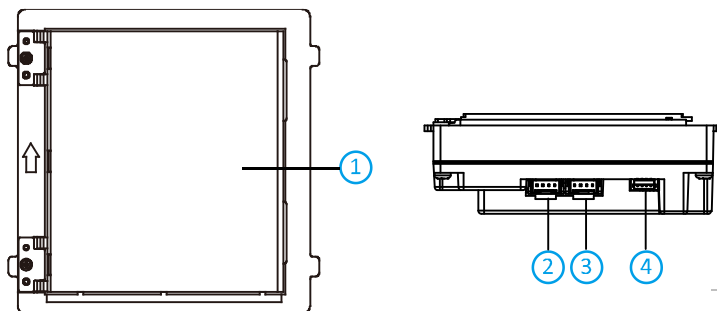

Specification

System parameters	
Operation method	Backlight controlled via client software
Interfaces	
Module-connecting	2 (1 input, 1 output)
Debugging port	1
General	
DIP switch	8
Power supply	12 VDC (powered by the other module)
Power output	12 VDC (powered for the other module)
Power consumption	1.5 W
Working temperature	-20 °C to 60 °C(-4 °F to 140 °F)
Working humidity	10% to 95%
Installation	Flush mounting, surface mounting
Dimension	98.42 mm × 94.4 mm × 33.8 mm (3.87" × 3.72" × 1.34")

Available Model

DS-KD-INFO

Appearance and Interfaces

No.	Description
1	Display Area
2	Module-connecting Interface(Output)
3	Module-connecting Interface(Input)
4	Debugging Port