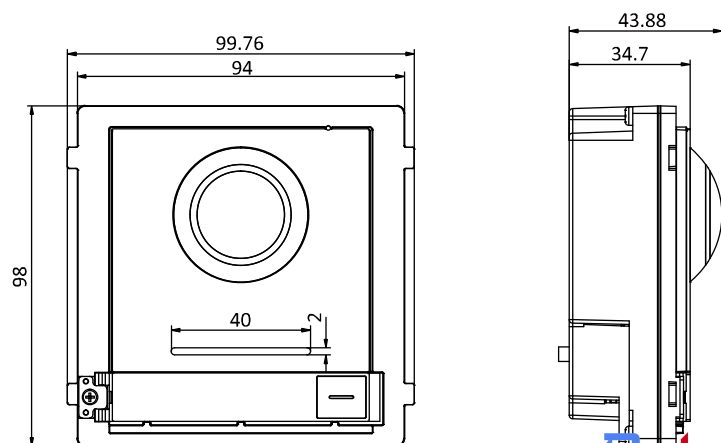

Specification

System parameters	
Processor	Embedded MCU Processor
Operation system	Embedded Linux operation system
Operation method	Physical button
Video Parameters	
Camera	Low illumination 2 MP HD IR camera
Video Compression Standard	H.264
Resolution	Main stream : 1920 × 1080 Sub stream : 720 × 480
BLC	Supported
DNR	Supported
WDR	Supported
Anti-flicker	50 Hz, 60 Hz
Field of view	Horizontal: 180° Vertical: 96°
Audio parameters	
Audio input	Built-in omnidirectional microphone
Audio output	Built-in loudspeaker (More than 85 dB within 20 cm)
Audio compression standard	G.711 U
Audio compression Rate	64 Kbps
Audio quality	Noise suppression and echo cancellation
Light supplement	
Light supplement mode	IR supplement
Network parameters	
Ethernet	10/100 Mbps self-adaptive Ethernet
Network protocol	TCP/IP, RSTP
Alarm parameters	
Tampering alarm	1
Interfaces	
Module-connecting	1
Door contact input	2
Exit button input	2
I/O input	4
Debug	1
Door control	2, breakdown voltage: 36 V
Performances	
Card capacity	Max. 10000
User capacity	Max. 2000
Linked Indoor station	Max. 100
Linked sub door station	Max. 8

Linked doorphone	Max. 8
Protocol	ISAPI, RTSP, STMP, SNMP
Unlock door	Unlock by presenting cards, unlock via Client Software, unlock via App, unlock via indoor station
General	
Physical button	1
Power supply	12 VDC/PoE (IEEE 802.3af)
Power consumption	4 W
Working temperature	-40° C to +55° C (-40° F to 131° F)
Working humidity	10% to 95%
Installation	Flush mounting, surface mounting
Dimension	98 mm × 99.8 mm × 43.9 mm (3.86" × 3.93" × 1.73")
Material	Stainless steel

Available Model

DS-KD8003-IME1/S

Appearance and Interfaces