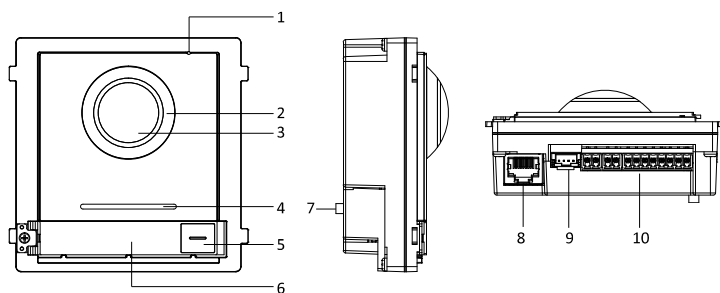

Linked doorphone	Max. 8
Protocol	ISAPI, RTSP, STMP, SNMP
Unlock door	Unlock by presenting cards, unlock via Client Software, unlock via App, unlock via indoor station
General	
Physical button	1
Power supply	12 VDC/PoE (IEEE 802.3af)
Power consumption	4 W
Working temperature	-40° C to +55° C (-40° F to 131° F)
Working humidity	10% to 95%
Installation	Flush mounting, surface mounting
Dimension	98 mm × 99.8 mm × 43.9 mm (3.86" × 3.93" × 1.73")
Material	Stainless steel

Available Model

DS-KD8003-IME1/S

Appearance and Interfaces