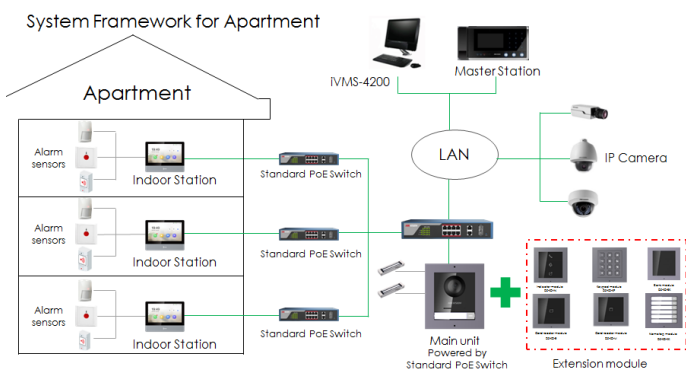

DS-KD8003-IME1/S

Video Intercom Module Door Station

HIKVISION

Key Feature

- 2 MP HD video intercom function
- Access control function
- Noise suppression and echo cancellation
- Low illumination
- Tampering alarm supported
- Fisheye camera with IR supplement light
- Supports sub-modules' access (max. 7)
- Nametag customization
- Easy to and extend

Typical Application

Specification

System parameters	
Processor	Embedded MCU Processor
Operation system	Embedded Linux operation system
Operation method	Physical button
Video Parameters	
Camera	Low illumination 2 MP HD IR camera
Video Compression Standard	H.264
Resolution	Main stream : 1920 × 1080 Sub stream : 720 × 480
BLC	Supported
DNR	Supported
WDR	Supported
Anti-flicker	50 Hz, 60 Hz
Field of view	Horizontal: 180° Vertical: 96°
Audio parameters	
Audio input	Built-in omnidirectional microphone
Audio output	Built-in loudspeaker (More than 85 dB within 20 cm)
Audio compression standard	G.711 U
Audio compression Rate	64 Kbps
Audio quality	Noise suppression and echo cancellation
Light supplement	
Light supplement mode	IR supplement
Network parameters	
Ethernet	10/100 Mbps self-adaptive Ethernet
Network protocol	TCP/IP, RSTP
Alarm parameters	
Tampering alarm	1
Interfaces	
Module-connecting	1
Door contact input	2
Exit button input	2
I/O input	4
Debug	1
Door control	2, breakdown voltage: 36 V
Performances	
Card capacity	Max. 10000
User capacity	Max. 2000
Linked Indoor station	Max. 100
Linked sub door station	Max. 8