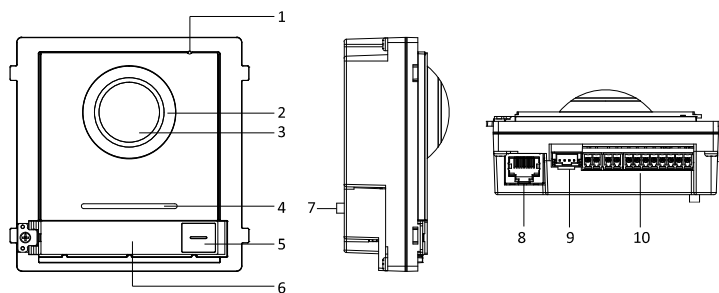

Linked doorphone	Max. 8
Protocol	ISAPI, RTSP, STMP, SNMP
Unlock door	Unlock by presenting cards, unlock via Client Software, unlock via App, unlock via indoor station
General	
Physical button	1
Power supply	12 VDC/PoE (IEEE 802.3af)
Power consumption	≤ 10 W
Working temperature	-40° C to +55° C (-40° F to 131° F)
Working humidity	10% to 95%
Installation	Flush mounting, surface mounting
Dimension	98 mm × 99.8 mm × 43.9 mm (3.86" × 3.93" × 1.73")
Weight	554 g (with packaging) 375 g (without packaging)

Available Model

DS-KD8003-IME1

Appearance and Interfaces

No.	Description	No.	Description
1	Microphone	6	Nametag
2	Low Illumination IR Supplement Light	7	TAMPER
3	Built-in Camera	8	Network Interface
4	Loudspeaker	9	Module-connecting Interface (output)
5	Call Button	10	Terminals

Dimension