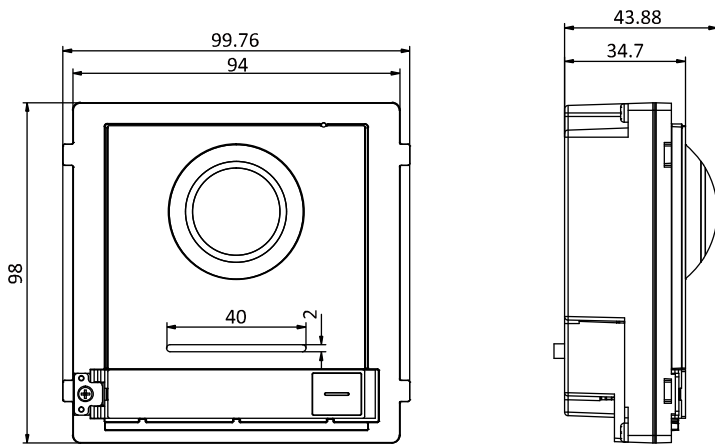

Accessory

Optional