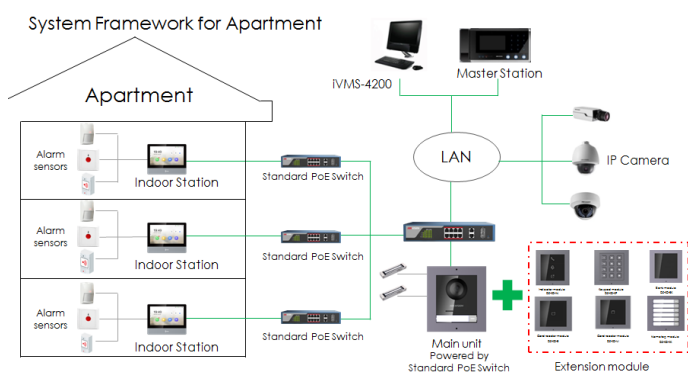

DS-KD8003-IME1 Video Intercom Module Door Station

HIKVISION

Key Feature

- 2 MP HD video intercom function
- Access control function
- Noise suppression and echo cancellation
- Low illumination
- Tampering alarm supported
- Fisheye camera with IR supplement light
- Supports sub-modules' access (max. 7)
- Nametag customization
- Easy to and extend

Typical Application

Specification

System parameters	
Processor	Embedded MCU Processor
Operation system	Embedded Linux operation system
Operation method	Physical button
Video Parameters	
Camera	Low illumination 2 MP HD IR camera
Video Compression Standard	H.264
Resolution	Main stream : 1920 × 1080 Sub stream : 720 × 480
BLC	Supported
DNR	Supported
WDR	Supported
Anti-flicker	50 Hz, 60 Hz
Field of view	Horizontal: 180° Vertical: 96°
Audio parameters	
Audio input	Built-in omnidirectional microphone
Audio output	Built-in loudspeaker (More than 85 dB within 20 cm)
Audio compression standard	G.711 U
Audio compression Rate	64 Kbps
Audio quality	Noise suppression and echo cancellation
Light supplement	
Light supplement mode	IR supplement
Network parameters	
Ethernet	10/100 Mbps self-adaptive Ethernet
Network protocol	TCP/IP, RSTP
Alarm parameters	
Tampering alarm	1
Interfaces	
Module-connecting	1
Door contact input	2
Exit button input	2
I/O input	4
Debug	1
Door control	2, breakdown voltage: 36 V
Performances	
Card capacity	Max. 10000
User capacity	Max. 2000
Linked Indoor station	Max. 500
Linked sub door station	Max. 16