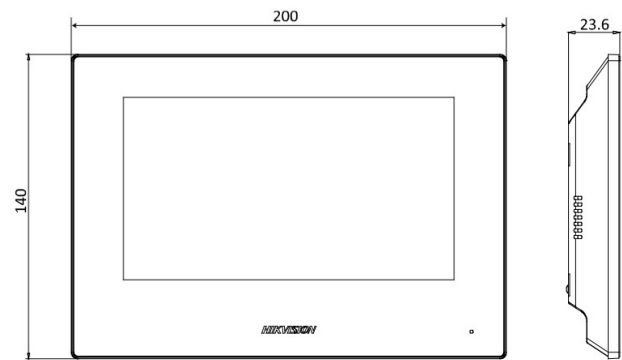

### Key Feature

- New UI V2.0: User friendly design
- 7-inch colorful touch screen with resolution 1024 × 600
- Standard PoE
- Stores messages and capture pictures in the TF card
- Remote unlocking via the client software or the mobile client
- Views live videos of door stations and linked cameras

### Specification

| System parameters          |                                 |
|----------------------------|---------------------------------|
| Operating system           | Embedded Linux operation system |
| ROM                        | 32 MB                           |
| RAM                        | 128 MB                          |
| CPU                        | Embedded processor              |
| Display parameters         |                                 |
| Screen size                | 7-inch colorful TFT screen      |
| Operation method           | Capacitive touch screen         |
| Type                       | Colorful TFT screen             |
| Resolution                 | 1024 × 600                      |
| Video parameters           |                                 |
| Lens                       | /                               |
| Resolution                 | /                               |
| FOV                        | /                               |
| WDR                        | /                               |
| Video compression standard | DS-KH6320-WTE1                  |
| Focal length               | /                               |

## Dimension