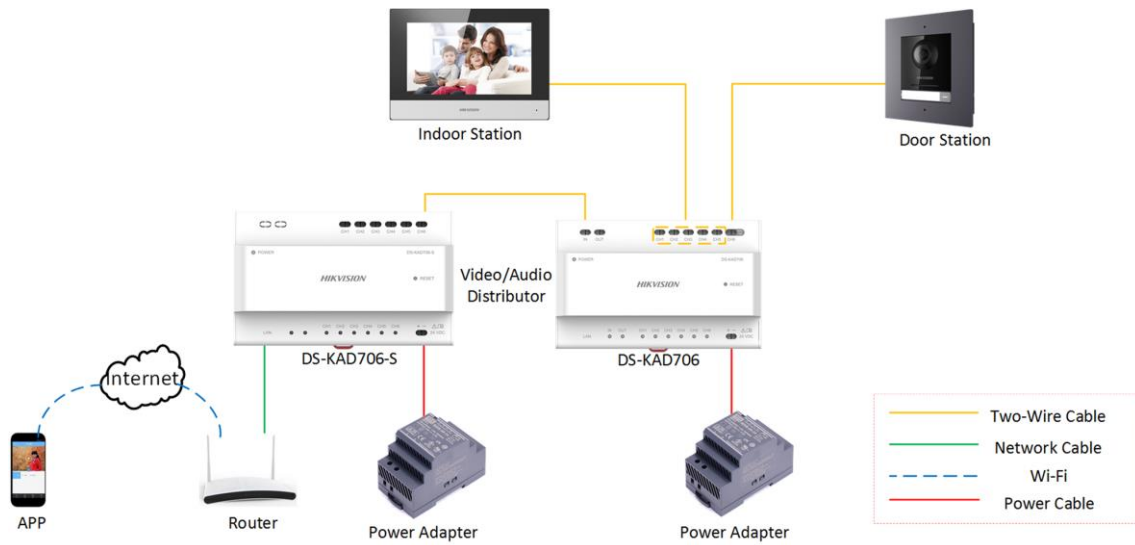

DS-KH6320-WTE2 Indoor Station

Key Feature

- Two-pin wire for power supply and network access
- UI V2.0: User friendly design
- 7-inch colorful touch screen with resolution 1024 × 600
- 2-ch transmission plan
- Stores messages and captured pictures in the TF card
- Remote unlocking via the client software or the mobile client
- Views live videos of door stations and linked cameras
- Supports wireless network

www.hikvision.com

Specification

Model	DS-KH6320-WTE2	
System	Processor basic frequency	1 G
	Memory	128 MB
	Flash	16 MB (32 MB hardware compatibility)
	Operation system	Embedded Linux operation system
Display	Display screen	7-inch TFT LCD
	Display resolution	1024 × 600
	Operation method	Capacitive touch
Audio	Audio Input	Build-in omnidirectional microphone
	Audio output	Built-in loudspeaker
	Volume	Local or software control
	Audio compression standard	G.711 U
	Audio compression rate	64 Kbps
	Audio quality	Noise suppression and echo cancellation
Network	Wired network	BroadR-Reach
	Wireless network	Wi-Fi 802.11b/g/n
	Protocol	TCP/IP, SIP, RTSP
	Network interface	Two-wire interface
Interface	RS-485	1
	Alarm input	8 zones alarm input
	Relay output	2
	TF card	Support, Max. 32 GB
	Power interface	Two-wire interface
Extended Application	Mobile client	Support
	Indoor call elevator	Support
	IPC	Support
General	Power supply mode	Two-wire
	Power consumption	≤ 6 W
	Working temperature	-10 °C to 50 °C (-14 °F to 122 °F)
	Working humidity	0% to 90%
	Dimensions (W × H × D)	200 mm × 140 mm × 15.1 mm (7.87" × 5.51" × 0.59")

Typical Application

Available Model

DS-KH6320-WTE2

Physical Interface

No.	Description
1	Display Screen
2	Microphone
3	Debugging Port
4	Network Interface and Power Supply
5	Loudspeaker
6	TF Card Slot
7	Alarm Terminal
8	Reserved