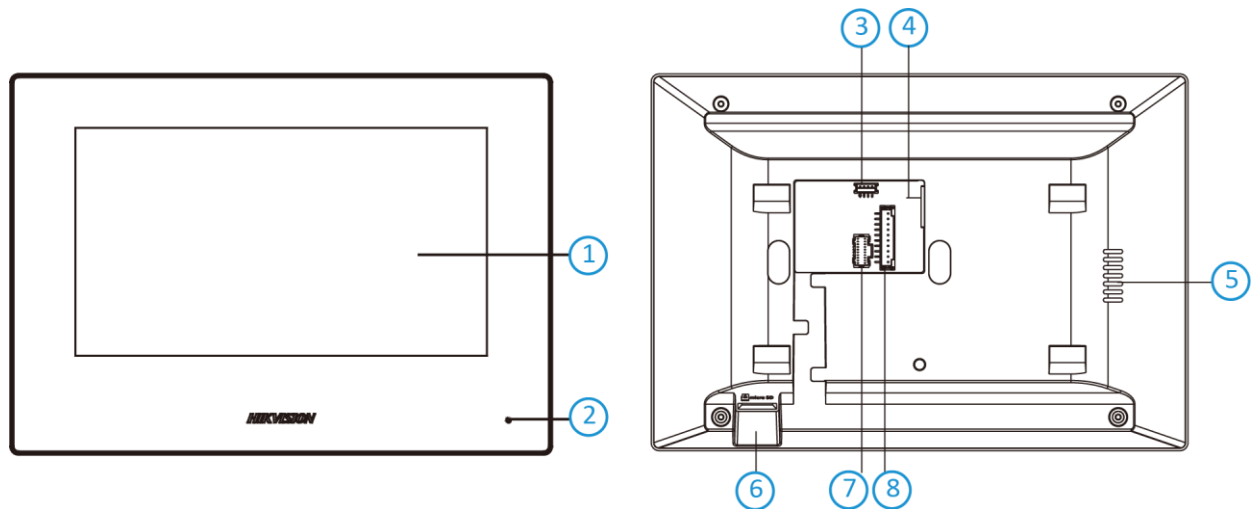

Physical Interface

No.	Description
1	Display Screen
2	Microphone
3	Debugging Port
4	Network Interface and Power Supply
5	Loudspeaker
6	TF Card Slot
7	Alarm Terminal
8	Reserved