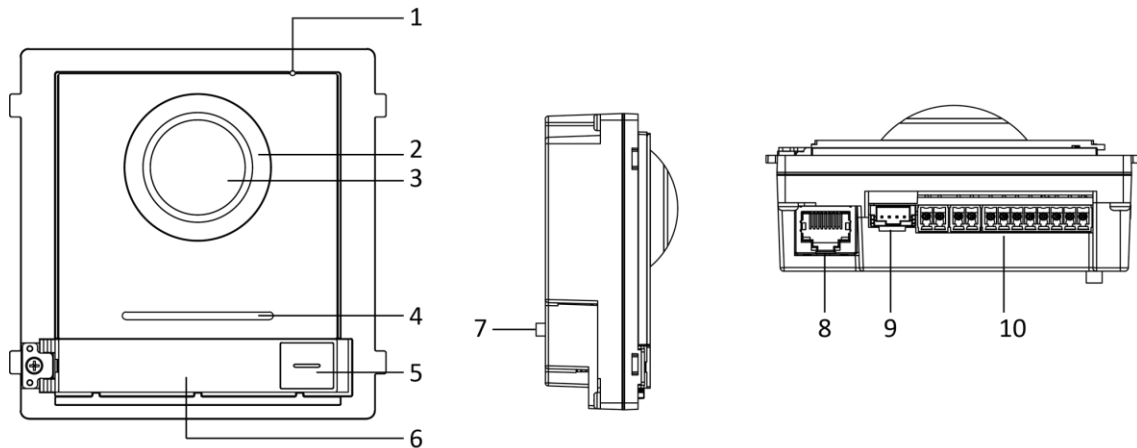

Door Station

No.	Description	No.	Description
1	Microphone	6	Nametag
2	Low Illumination IR Supplement Light	7	TAMPER
3	Built-in Camera	8	Network Interface
4	Loudspeaker	9	Module-connecting Interface (output)
5	Call Button	10	Terminals

Available Model

DS-KIS602