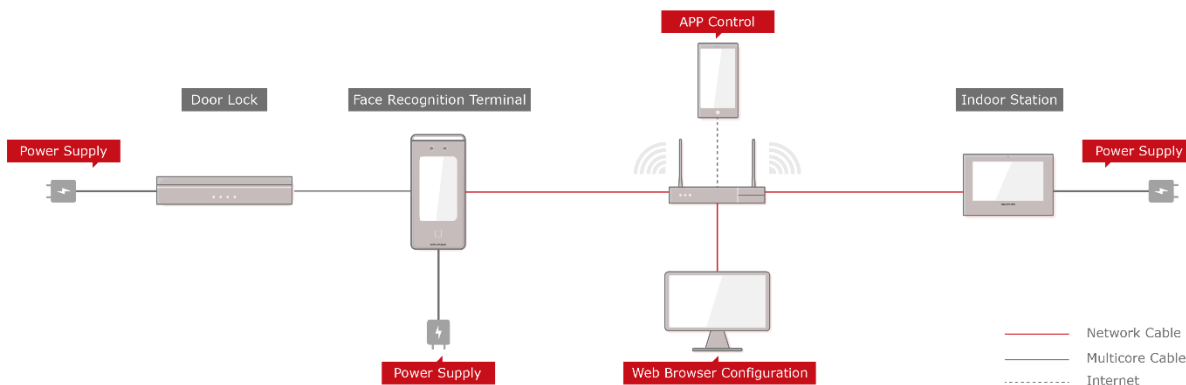

Typical Application