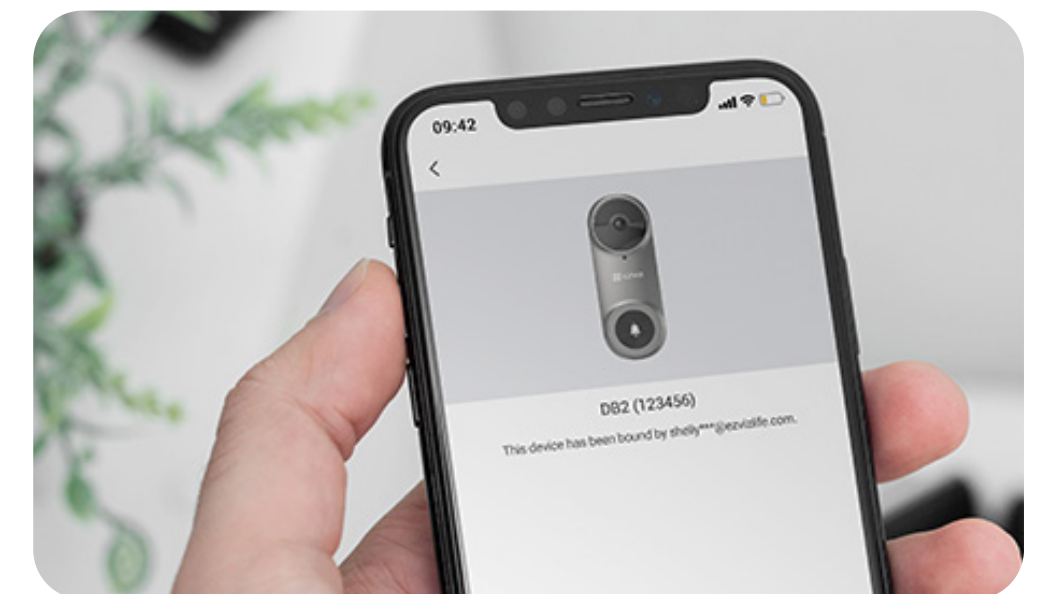

Unique Cloud Account Binding