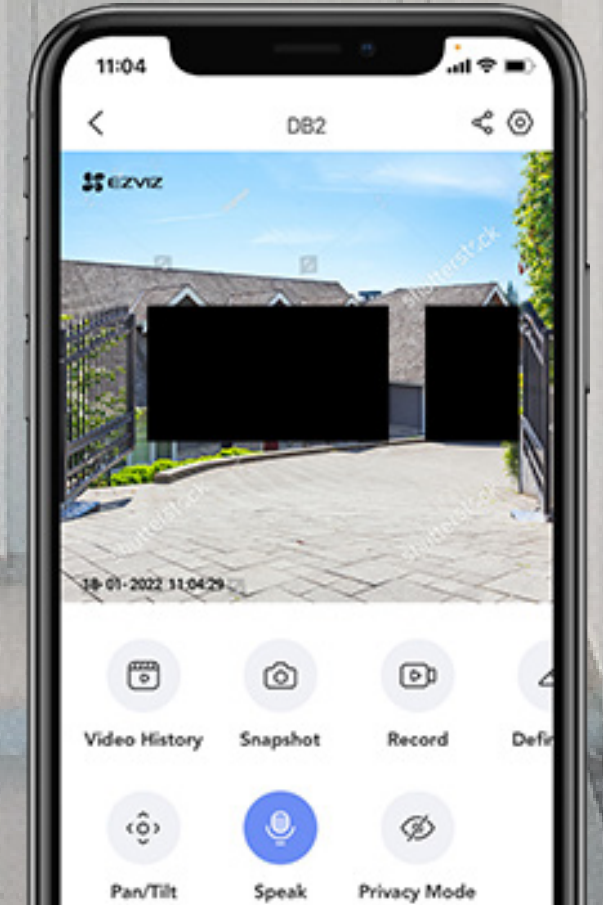

Supports MicroSD Cards¹

Encrypted Cloud Storage⁵

We do our best to protect data and privacy

We design the DB2 to respect every private space, and to secure every byte of your data. You can set up no-filming privacy zones⁶ on EZVIZ App to make sure recording only happens when it's appropriate and allowed. Meanwhile, your recordings is fully encrypted from end to end to stay private and secure.

AES 128-bit encryption

TLS encryption protocol

Multi-step authentication

- 1 A local storage card must be purchased separately.
- 2 Data from EZVIZ's lab results, based on the usage of 5 minutes per day under standard conditions.
- 3 The suggested PIR detection distance comes from EZVIZ Lab's test results. May vary based on different environmental factors.
- 4 Data from EZVIZ Lab's test results under standard conditions. The video compression efficiency will vary with the frequency and complexity of the activity captured, as well as other environmental factors.
- 5 The cloud storage service is only available in certain markets. Please verify the availability before making a purchase.
- 6 Users can draw in rectangles to customize up to 4 privacy zones.