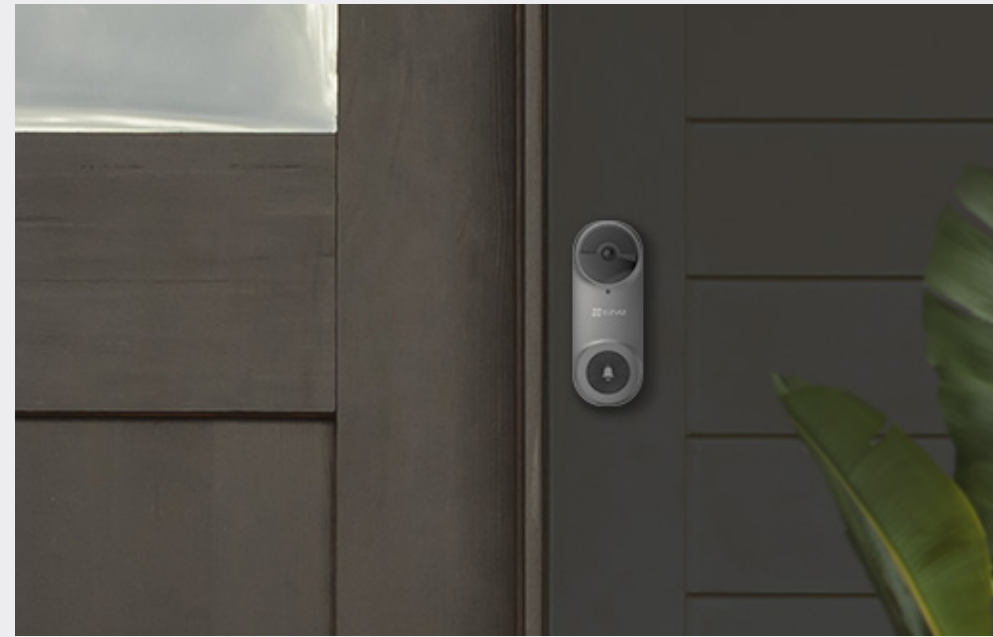

2K Resolution

Smart Human
Motion Detection

176° Ultra-Wide
Field of View

5,200 mAh
Rechargeable
Lithium Battery

Wi-Fi Chime Included
(Supports microSD card
up to 256 GB¹)

Multiple Ringtones
Available

No-Filming
Privacy Zones

Voice Changer
For Privacy Protection

IR Night Vision
(Up to 5 m / 16 ft)

Anti-Tamper Alarm

Weatherproof Design

H.265

H.265 Video Technology

A doorbell that fits your home

The EZVIZ DB2 doorbell is designed to fit any front door to keep it neat and tidy. You can choose between two color options. Apartment, condo or villa – the doorbell is ready for every home.

Space Grey

Classic White

See in 2K with the brand-new DB2 doorbell

No more frustration with pixelated or blurry videos. The DB2 records everything happening at your doorstep in 2K resolution. It also provides 5-meter infrared night vision for 24/7 peace-of-mind.

DB2 with a 2K camera

Prevailing 1080p cameras on the market

A well-thought-out solution in one kit

To make sure you hear the ring even from afar, EZVIZ pairs it with an indoor chime. What's better, the chime can help extend your Wi-Fi signal, and boost the network for the doorbell to ensure it get connected stably – which many wireless doorbells may struggle with.