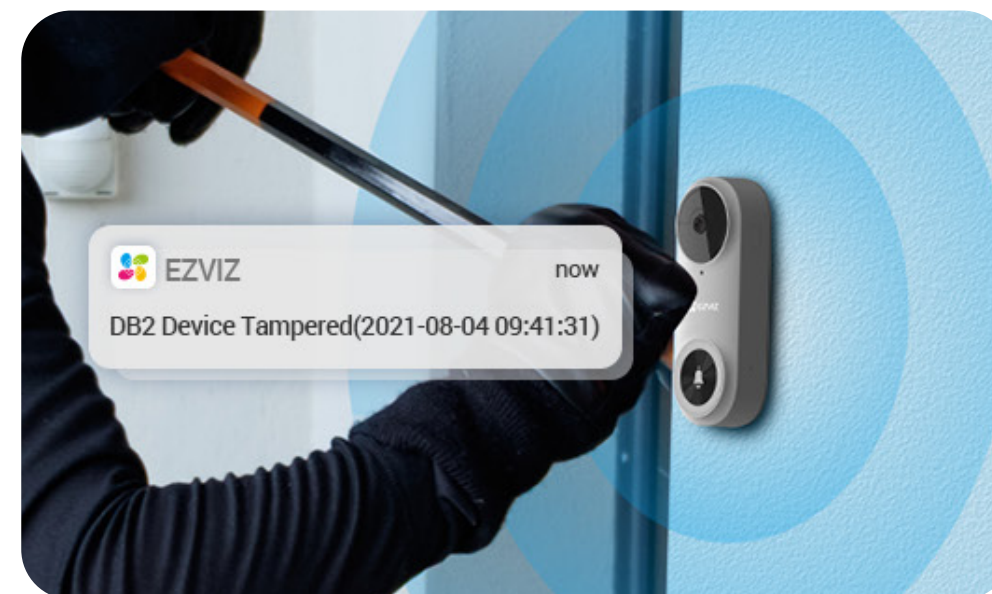

Weatherproof Design

Up to 115-Day Battery Life²
(5,200 mAh rechargeable battery)

Energy-Saving Mode

See ultra-wide to get the whole picture

With a 176-degree viewing angle, you can easily see the postman from head to toe and know where he places your package. The doorbell also comes with several different mounting plates in the package, which can help adjust the angle of installation to optimize the doorbell's vision.

Adjust Coverage With Different Mounts

176°
Diagonal

A smart doorkeeper to keep you in the know

With both human-shape and PIR detection capabilities, the device is smart enough to distinguish people from pets or objects. You can customize the alert trigger conditions³ to adjust its sensibility.

Easy to use but hard to tamper with

In case the doorbell is forcibly removed, a sharp alarm will sound and a mobile alert will be instantly sent to you. What's more, the DB2 prohibits unauthorized use after theft, thanks to the account binding restriction.