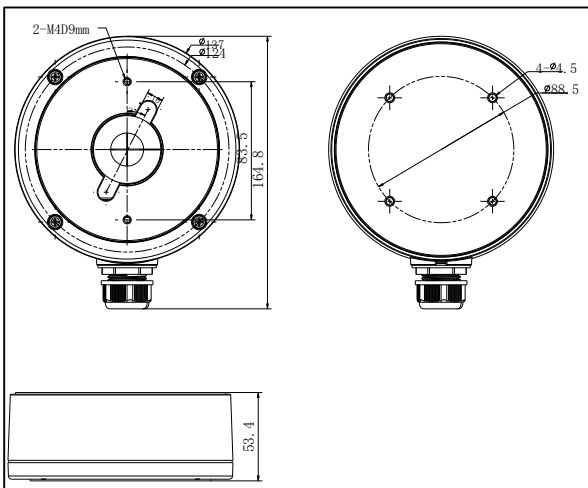

DS-1280ZJ-DM22

Junction Box for Dome Camera

Features:

- Aluminum alloy material with surface spray treatment
- Waterproof design

Dimension:

Order Model:

DS-1280ZJ-DM22

Parameter:

Model	DS-1280ZJ-DM22
Parameters	Junction Box for Dome Camera
Appearance	Hikvision White
Material	Aluminum Alloy
Dimension	Φ 137×164.8×53.4mm
Weight	520g

Notice:

- The bracket should be installed on flat wall
- Waterproof rubber is necessary for outdoor application
- The wall must be capable of supporting over 3 times as much as the total weight of the camera and the mount.
- The maximum load capacity of the bracket is **4.5KG**

Note: The actual dome camera may vary from the picture above.