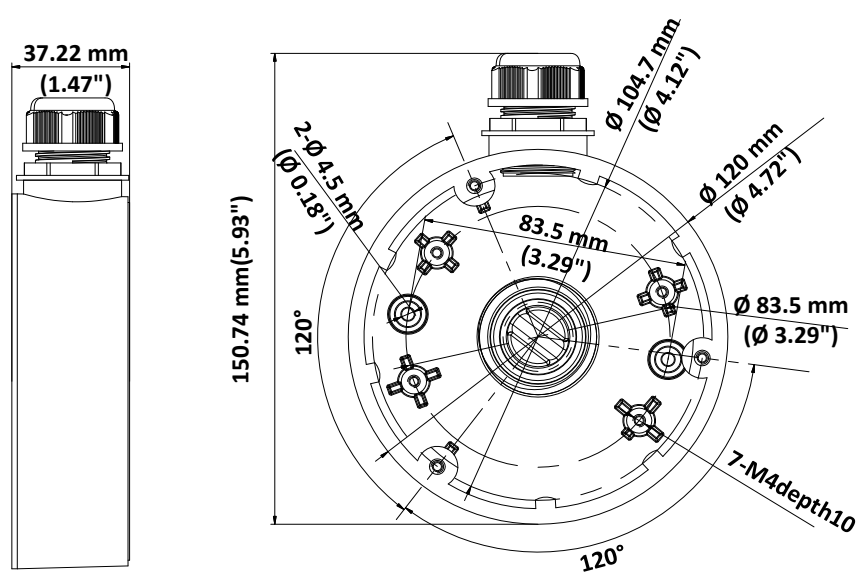

DS-1280ZJ-DM46

Junction Box

Feature

- Aluminum alloy material with surface spray treatment
- Supports bottom outlet, and side outlet
- Applies to both indoor conditions, and outdoor conditions

Dimension

Available Model

DS-1280ZJ-DM46

Parameter

Model	DS-1280ZJ-DM46
Parameters	Junction Box
Appearance	Hikvision White
Material	Aluminum Alloy
Dimension	$\varnothing 120$ mm \times 37.2 mm ($\varnothing 4.72$ " \times 1.46")
Weight	250 g (0.55 lb.)

Note

- The junction box should be installed on the flat surface.
- Waterproof rubber is necessary for the outdoor application.
- The wall must be capable of supporting at least 3 times as much as the total weight of the camera and the junction box.
- The junction box's maximum load capacity is 4.5 kg (9.92 lb.).