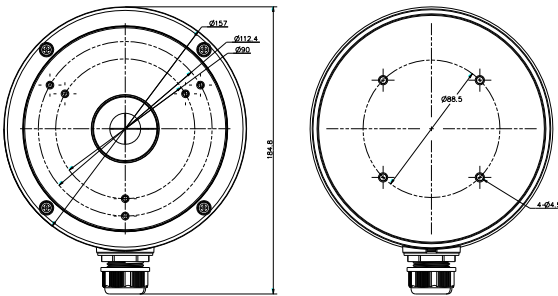

## DS-1280ZJ-M

Junction Box for  
Dome Camera

### Dimension:

### Parameter:

Model	DS-1280ZJ-M
Parameters	Junction Box for Dome Camera
Appearance	Hikvision White
Material	Aluminum Alloy
Dimension	Φ 157×185×51.5mm
Weight	621g