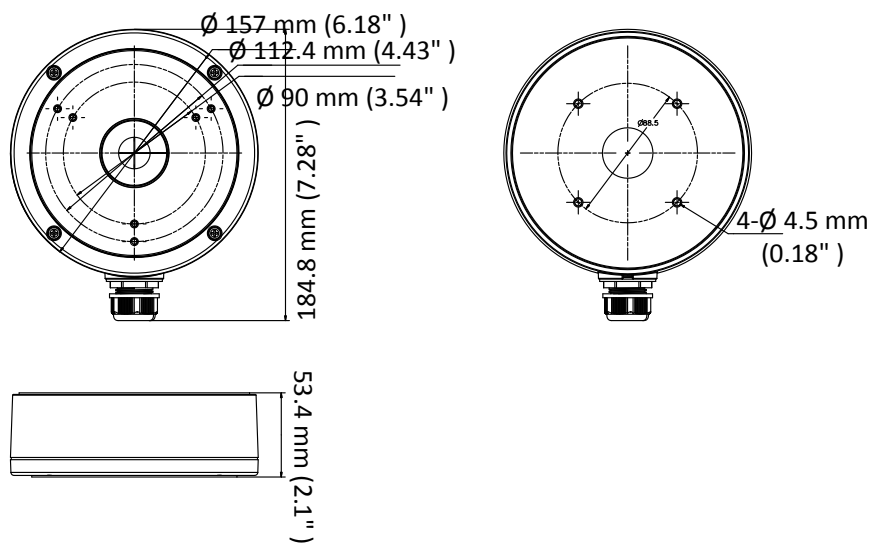

DS-1280ZJ-M(Black)

Junction Box

Features

- Aluminum alloy with surface spray treatment
- Side outlet, and bottom outlet
- Interchangeable bottom waterproof cover, and side gland nut
- Applies to both indoor conditions, and outdoor conditions

Dimension

Available Model

DS-1280ZJ-M(Black)

Parameter

Model	DS-1280ZJ-M(Black)
Parameters	Junction Box
Appearance	Black
Material	Aluminum Alloy
Dimension	∅ 157 mm × 184.8 mm × 53.4 mm (∅ 6.18" × 7.28" × 2.1")
Weight	621 g (1.37 lb.)

Notes

- The junction box should be installed on the flat surface.
- Waterproof rubber is necessary for outdoor application.
- The wall must be capable of supporting at least 3 times as much as the total weight of the camera, and the mount.
- The maximum load capacity of the junction box is 4.5 kg (9.9 lb.).