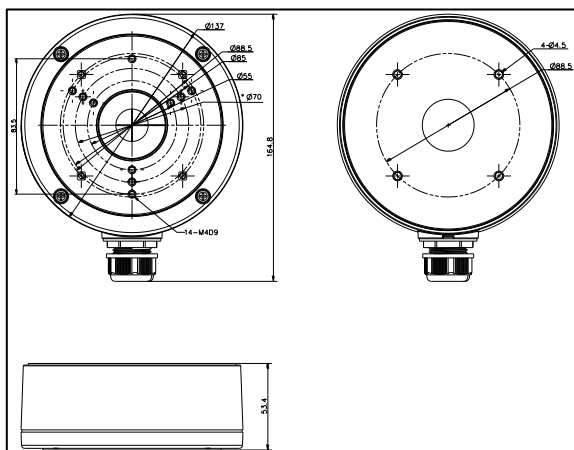

DS-1280ZJ-S

Junction Box for Dome Camera

Features:

- Aluminum alloy material with surface spray treatment
- Waterproof design
- Cable hole on bracket makes the feature better

Dimension:

Order Model:

DS-1280ZJ-S

Parameter:

Model	DS-1280ZJ-S
Parameters	Junction Box for Dome Camera
Appearance	Hikvision White
Material	Aluminum Alloy
Dimension	Φ 137 × 53.4 × 164.8 mm
Weight	515 g (1.14 lb.)

Notice:

- The bracket should be installed on flat wall
- Waterproof rubber is necessary for outdoor application
- The wall must be capable of supporting over 3 times as much as the total weight of the camera and the mount.
- The maximum load capacity of the bracket is 4.5 kg